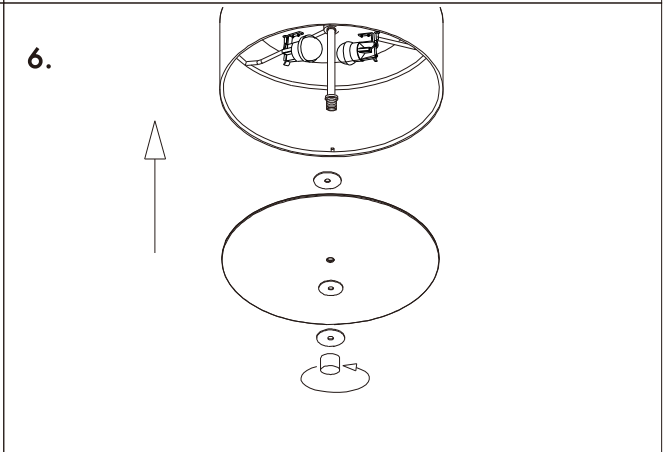

INSTRUCTION MANUAL

Drum CL 30 Jute / Drum CL 50 Jute / Drum CL 70 Jute

Drum CL 30 Jute

Ceiling plate: 2xE27

Overall size:

15cm

30cm

Drum CL 50 Jute

Ceiling plate: 4xE27

Overall size:

15cm

50cm

Drum CL 70 Jute

Ceiling plate: 6xE27

Overall size:

16cm

70cm