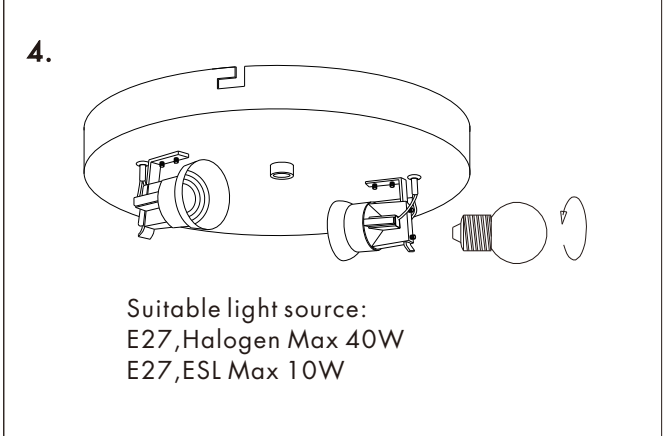

INSTRUCTION MANUAL

Drum CL 30 Jute / Drum CL 50 Jute / Drum CL 70 Jute

Drum CL 30 Jute

Ceiling plate: 2xE27

Overall size:

15cm

30cm

Drum CL 50 Jute

Ceiling plate: 4xE27

Overall size:

15cm

50cm

Drum CL 70 Jute

Ceiling plate: 6xE27

Overall size:

16cm

70cm