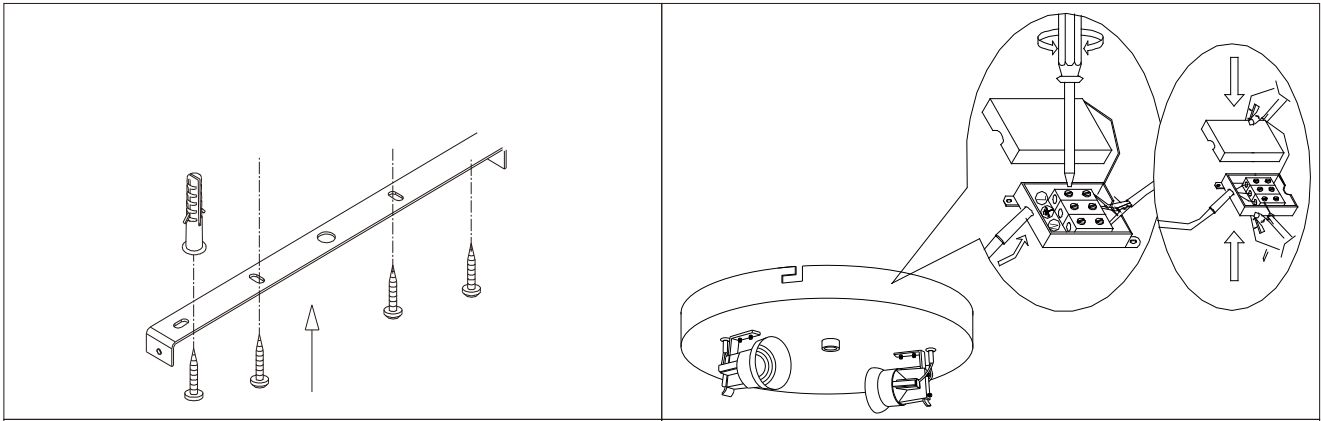

INSTRUCTION MANUAL

Drum CL 30 Jute / Drum CL 50 Jute / Drum CL 70 Jute

Drum CL 30 Jute

Ceiling plate: 2xE27

Overall size:

15cm

30cm

Drum CL 50 Jute

Ceiling plate: 4xE27

Overall size:

15cm

50cm

Drum CL 70 Jute

Ceiling plate: 6xE27

Overall size:

16cm

70cm