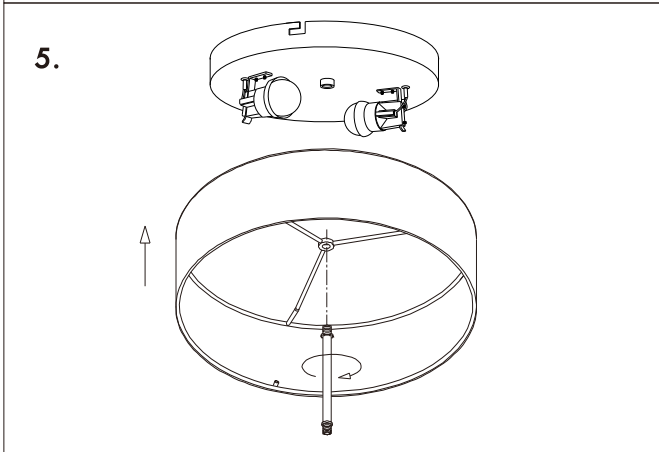

INSTRUCTION MANUAL

Drum CL 30 Jute / Drum CL 50 Jute / Drum CL 70 Jute

Drum CL 30 Jute

Ceiling plate: 2xE27

Overall size:

15cm

30cm

Drum CL 50 Jute

Ceiling plate: 4xE27

Overall size:

15cm

50cm

Drum CL 70 Jute

Ceiling plate: 6xE27

Overall size:

16cm

70cm