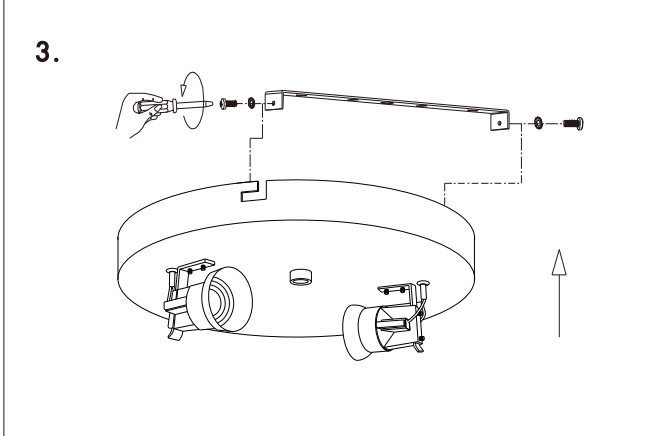

INSTRUCTION MANUAL

Drum CL 30 Jute / Drum CL 50 Jute / Drum CL 70 Jute

Drum CL 30 Jute

Ceiling plate: 2xE27

Overall size:

15cm

30cm

Drum CL 50 Jute

Ceiling plate: 4xE27

Overall size:

15cm

50cm

Drum CL 70 Jute

Ceiling plate: 6xE27

Overall size:

16cm

70cm