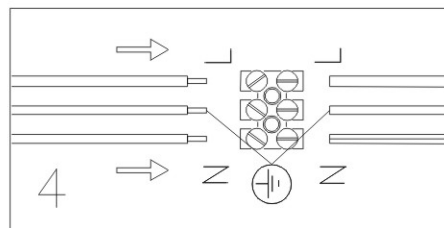

INSTRUCTION MANUAL

Flex WL Satin

91099

220mm

110mm