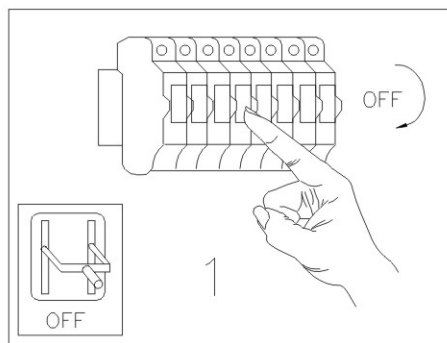

INSTRUCTION MANUAL

Flex WL Satin

91099

220mm

110mm