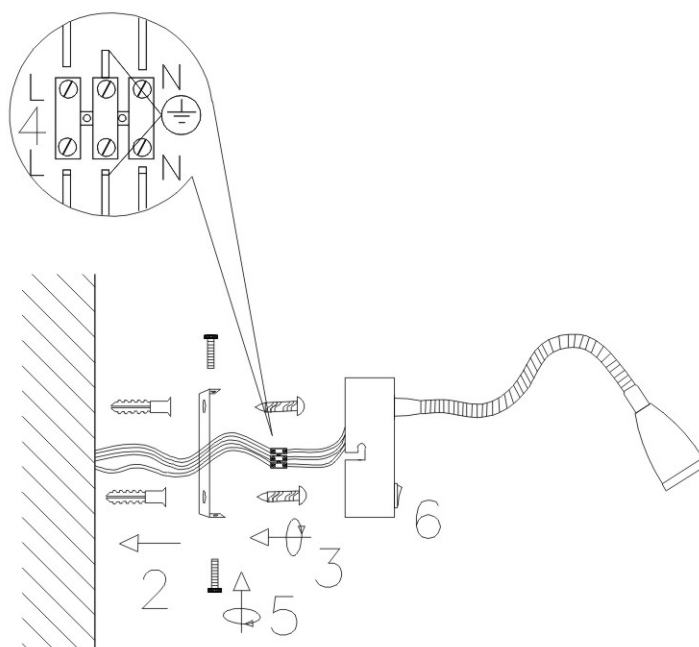

INSTRUCTION MANUAL

Flex WL Satin

91099

220mm

110mm