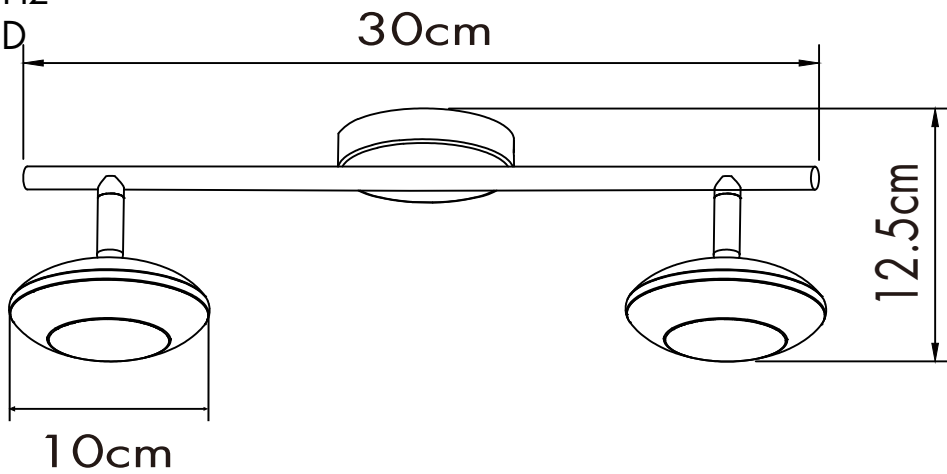

1

2

3

4

220-240V/50Hz
2xMax.5W LED

Neutral

Earth

Live