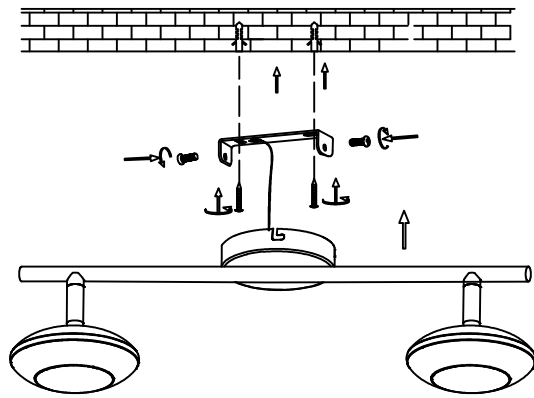

1

2

3

4

220-240V/50Hz
2xMax.5W LED

Neutral

Earth

Live