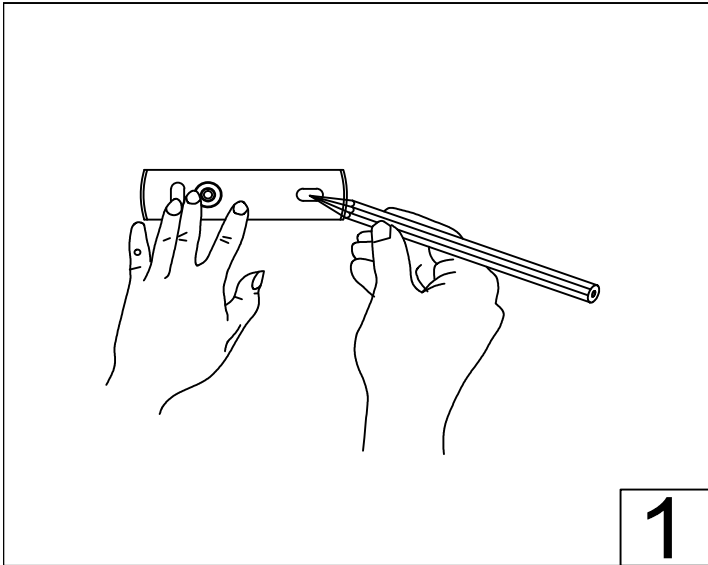

Ufo SL 1 Satin
90986

INSTRUCTION MANUAL

220-240V/50Hz
1xMax.5W LED

Neutral

Earth

Live