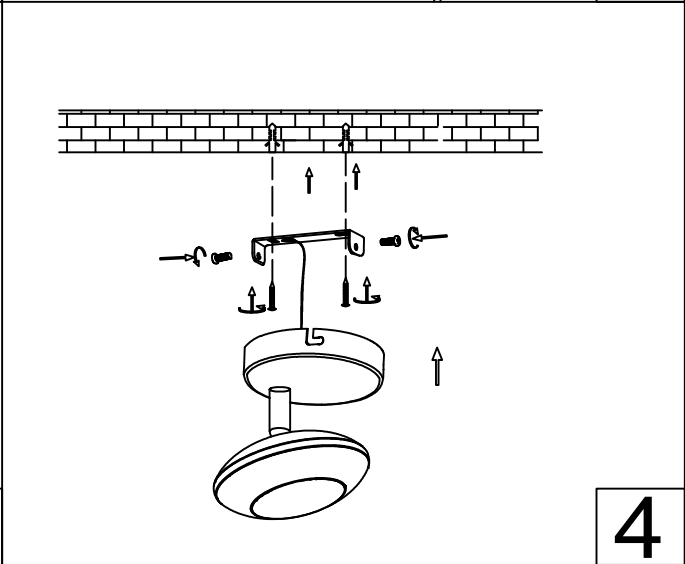

Ufo SL 1 Satin
90986

INSTRUCTION MANUAL

220-240V/50Hz
1xMax.5W LED

Neutral

Earth

Live