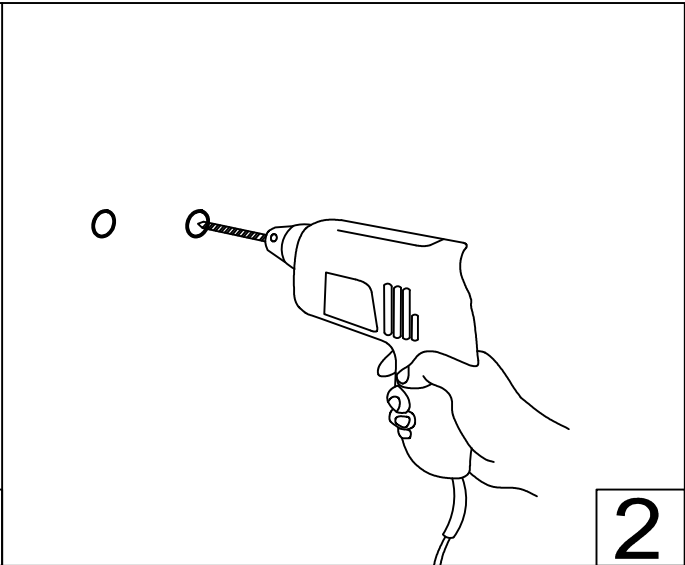

Ufo SL 1 Satin
90986

INSTRUCTION MANUAL

220-240V/50Hz
1xMax.5W LED

Neutral

Earth

Live