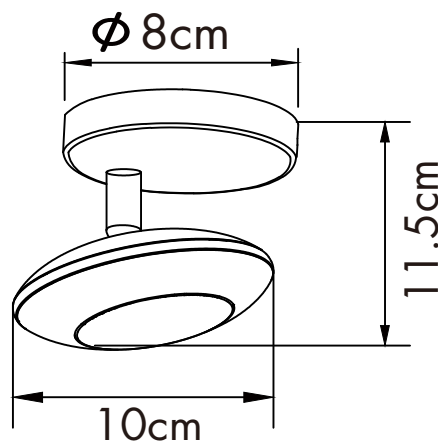

Ufo SL 1 Satin
90986

INSTRUCTION MANUAL

220-240V/50Hz
1xMax.5W LED

Neutral

Earth

Live