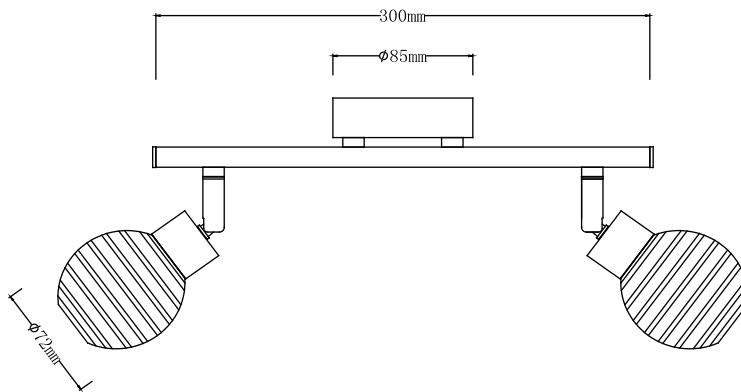

INSTRUCTION MANUAL

Twist SL 2 Chrome
90982

G9 2xMax 40W

Neutral

Earth

Live