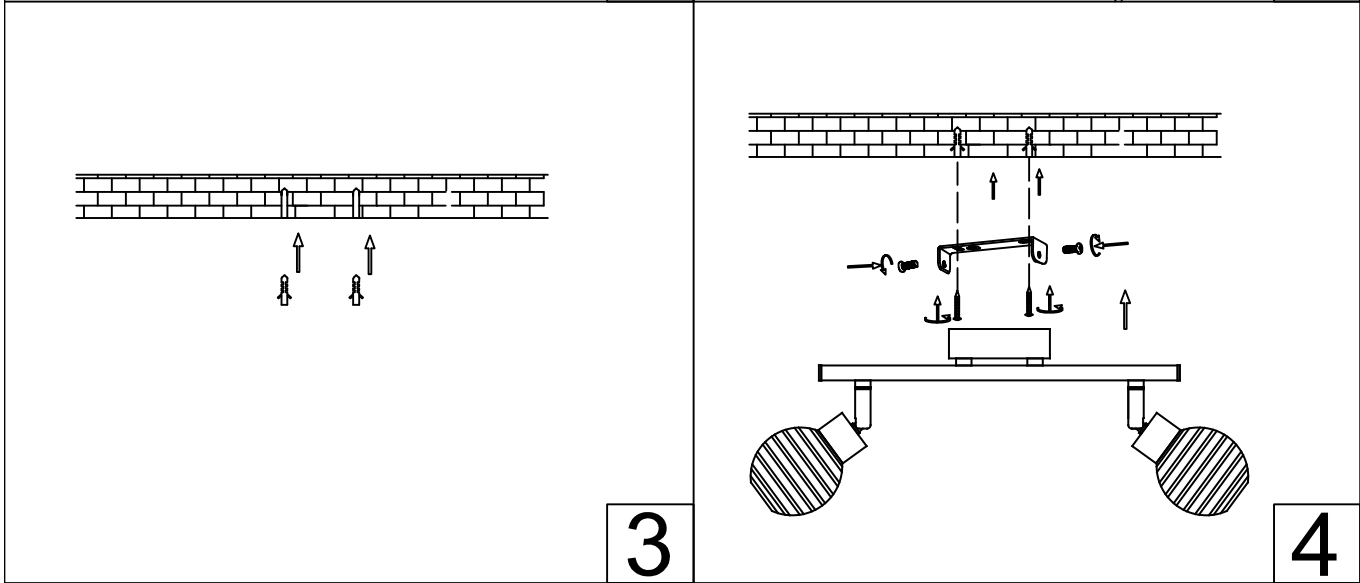

INSTRUCTION MANUAL

Twist SL 2 Chrome
90982

G9 2xMax 40W

Neutral

Earth

Live