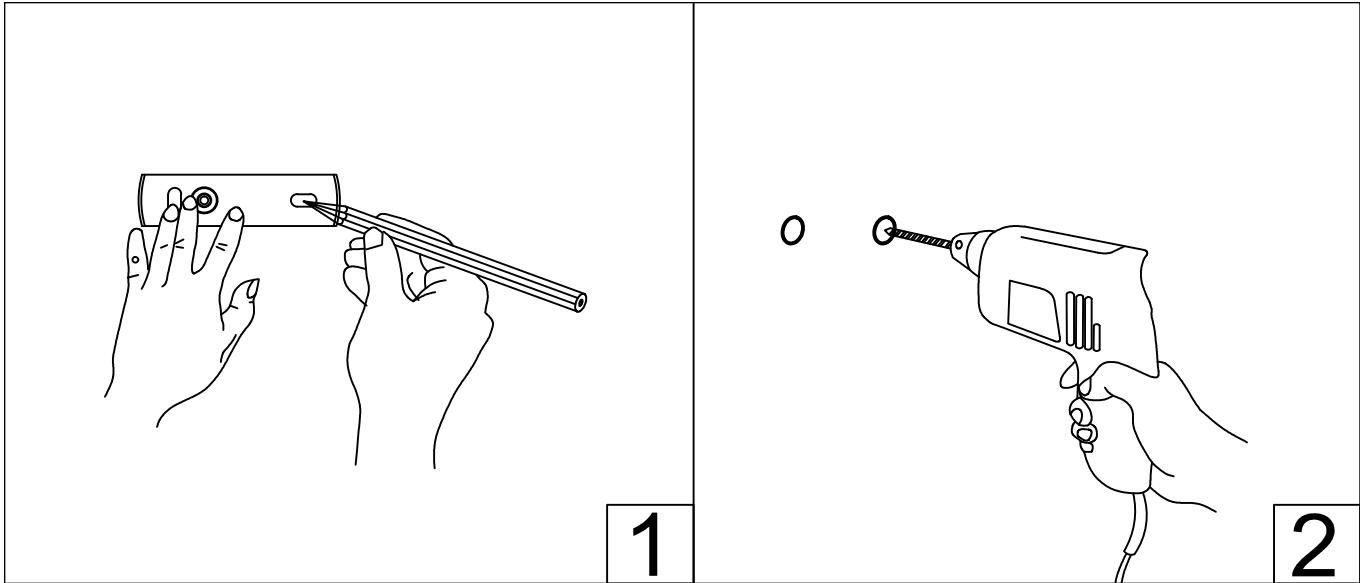

INSTRUCTION MANUAL

Twist SL 2 Chrome
90982

G9 2xMax 40W

Neutral

Earth

Live