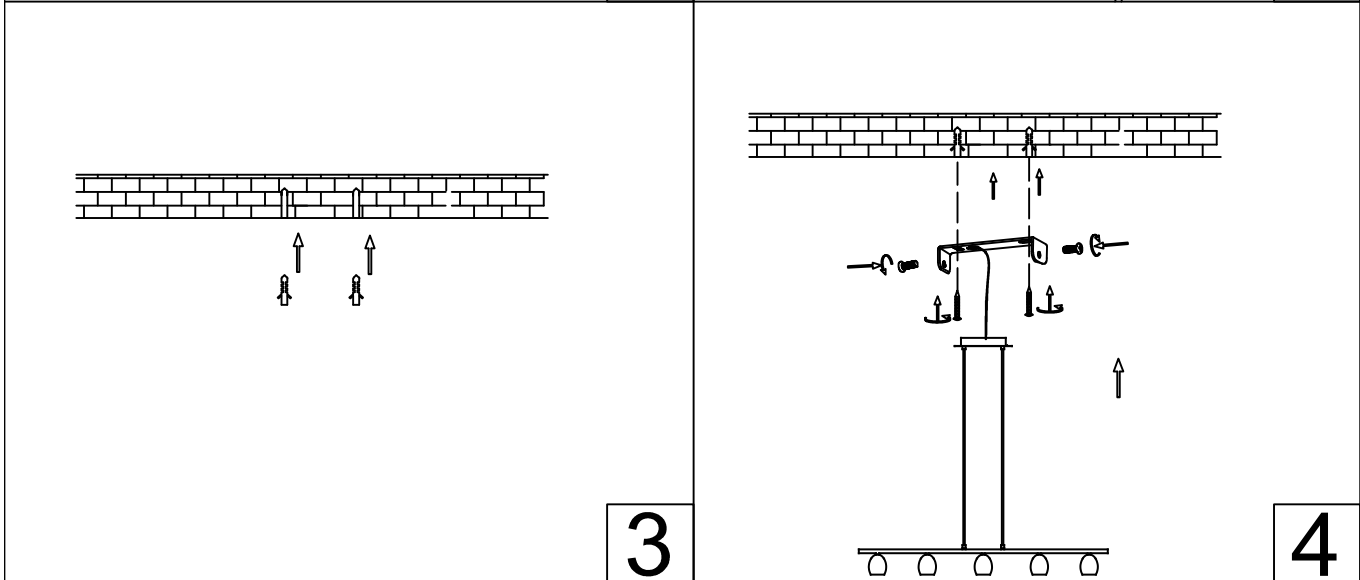

INSTRUCTION MANUAL

Egg HL 5 White
90980

GU10 5xMax 50W

Neutral

Earth

Live