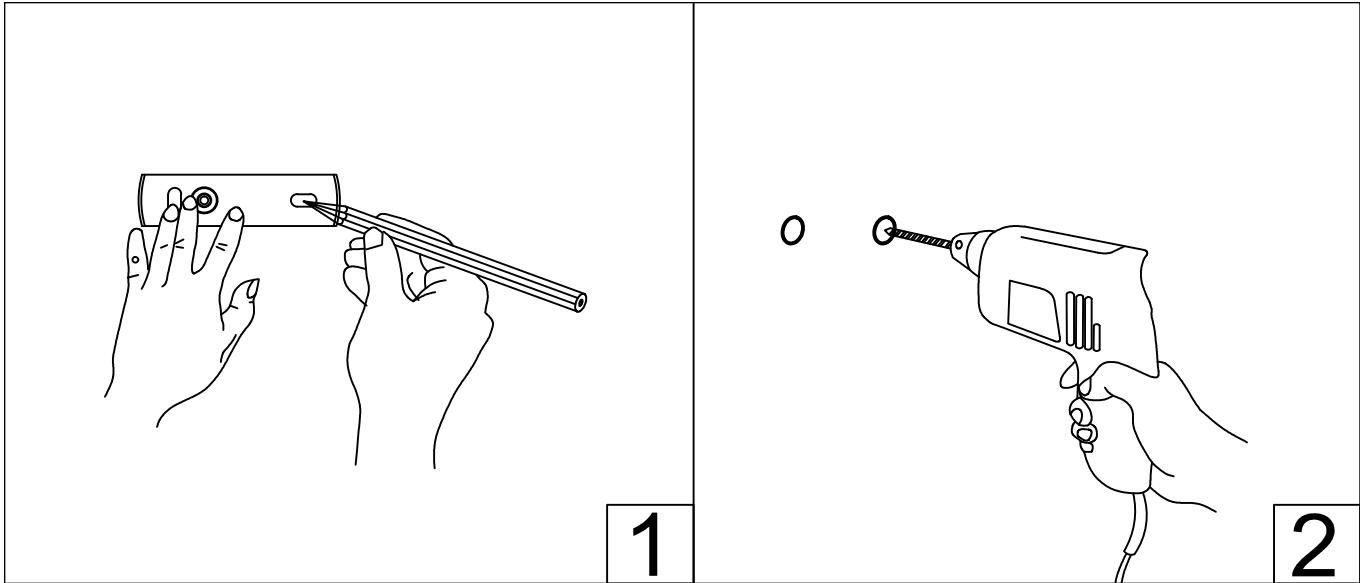

INSTRUCTION MANUAL

Egg HL 5 White
90980

GU10 5xMax 50W

Neutral

Earth

Live