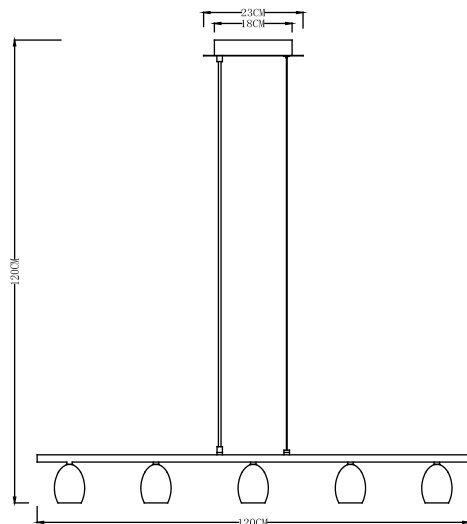

INSTRUCTION MANUAL

Egg HL 5 White
90980

GU10 5xMax 50W

Neutral

Earth

Live