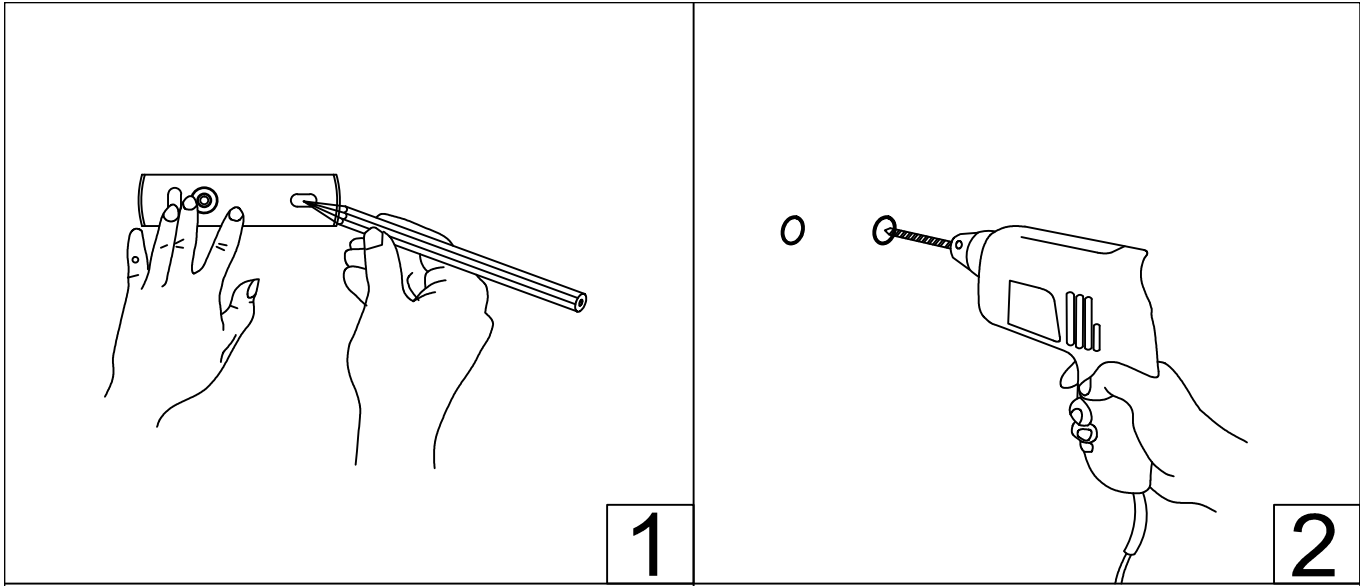

INSTRUCTION MANUAL

Egg SL 2 White
90971

GU10 2xMax 50W

Neutral

Earth

Live