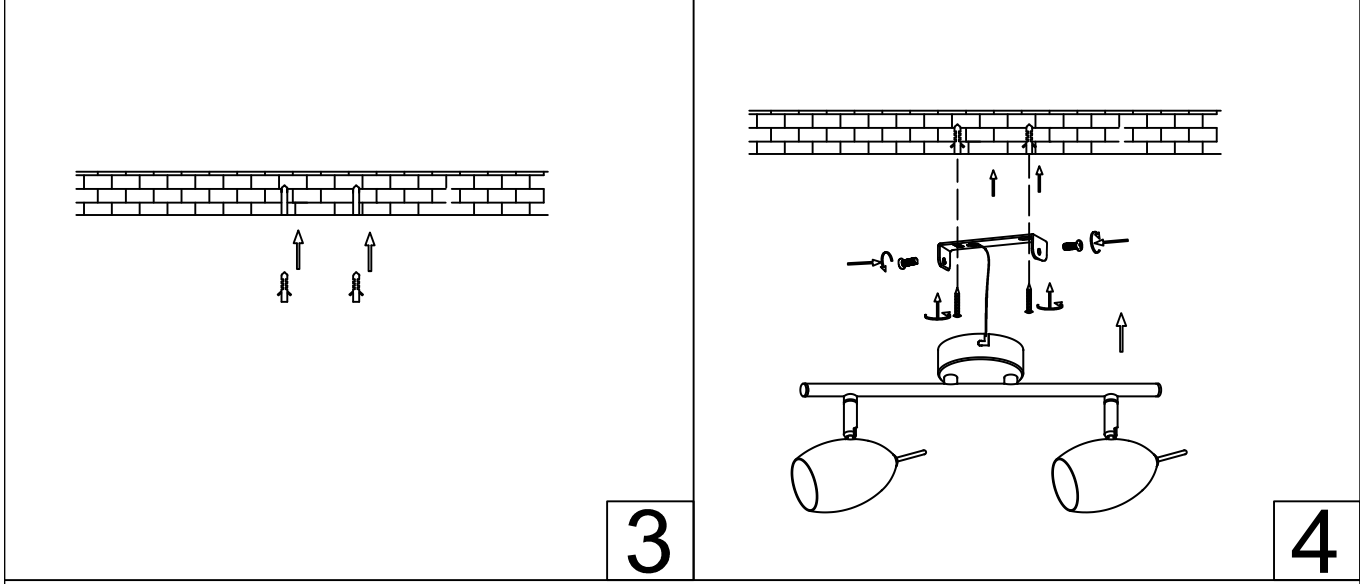

INSTRUCTION MANUAL

Egg SL 2 White
90971

GU10 2xMax 50W

Neutral

Earth

Live