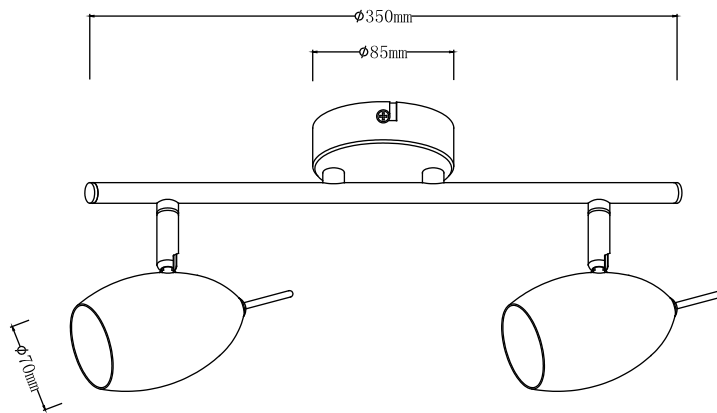

INSTRUCTION MANUAL

Egg SL 2 White
90971

GU10 2xMax 50W

Neutral

Earth

Live