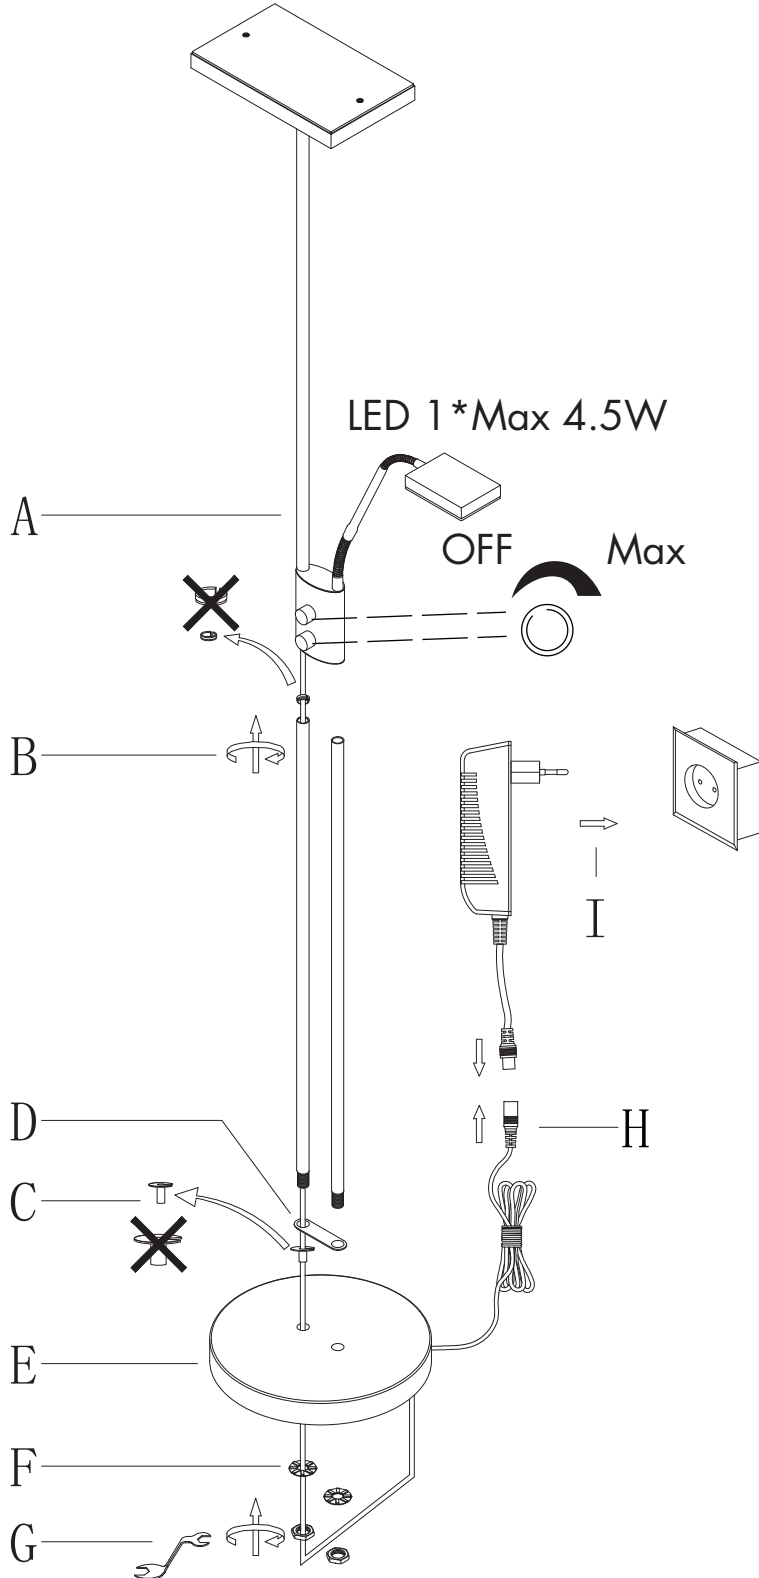

INSTRUCTION MANUAL

Jazzy Square FL

LED 1*Max 18W

This item contains unchangeable LED

1700+400	LM
18+4.5	W
2700	K
>80	CRI
30000	H
15000	ON/OFF

Overall Sizes: