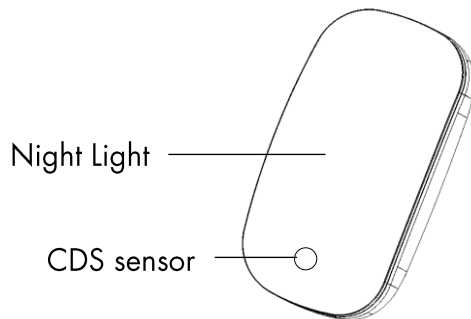

INSTRUCTION MANUAL

Plug-in Light Large CDS Sensor 90945

Features

- ·Stylish Design.
- ·Auto switching on at dark, off at dawn.
- ·The LED night light with CDS sensor smartly control light up in dark area only for power saving.
- ·Ideal for indoor decoration and uses in anywhere at home, stairway corridor, entrances, basement, kitchen, bathroom, bedroom...etc.

Operation

1. Plug in the light to any AC outlet.
2. The LED night light with CDS sensor will automatically turn on at dark and off at dawn.

Cautions

- ·Do not immerse the night light into water or use in wet condition.
- ·Do not disassemble it by yourself.
- ·Beware of the electricity & electronics parts, it is not a toy.
- ·Do not cover it for staying out of the possibility of danger.

Specifications

- 1.LEDs: 2 pcs
- 2.Power Source: 220-230V~ 50Hz.
- 3.Size:82(H)mm x 44(W)mm x 58(D)mm
- 4.Weight: 42g