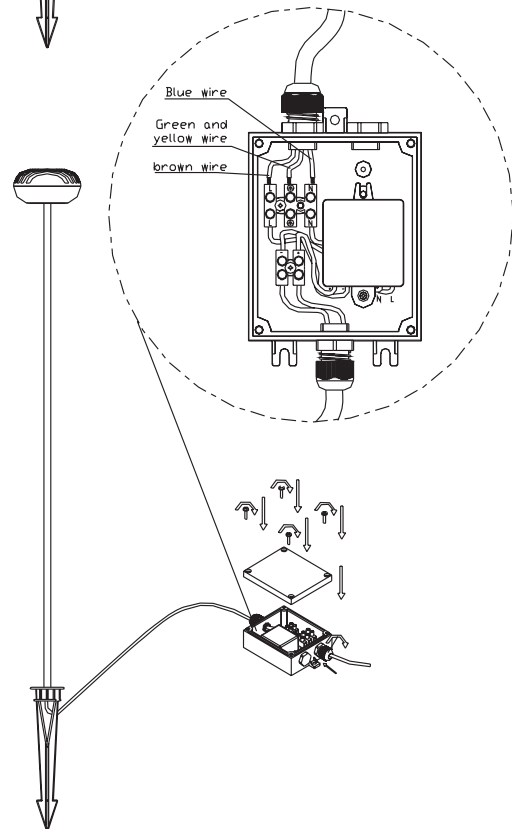

WWW.QAZQA.COM

1

2

90778

3

4

QAZQA

WWW.QAZQA.COM

OPERATION INSTRUCTION

1. Use as directed:

This product serves exclusively lighting purposes and may:

- not be exposed to strong mechanical loads or to strong contamination.
- only be installed and operated after a condition inspection if the product is dirty or has been moistened through storage.

If these points named above are not adhered to, a short circuit or electrical shock may occur!

2. Technical Data:

- Operating voltage: 220-240V 50Hz
- class: I
- Safety type: IP 54
- Bulb: 6X1W

3. Assembly

Attention: Use only parts, which belong to the product! Otherwise the product or the installation might not be sufficiently safe. Switch off the power of the mains supply line or respectively of the connection lead before doing any works.

4. Operation:

Information for the user:

Operate the product only if it is working correctly. Switch off the product with a malfunction immediately and operate it again only after examination by an electrical specialist. This is the case, when:

- visible damages appear.
- the product does not work.
- smoke, steam or crackling sounds appear.
- an overheating is recognisable. Repairs of the product or work on mains voltage-prominent sections may only be carried out by qualified electricians.

Attention: Here exists mortal danger from an electric shock!

How to avoid failure and fire risk:

Do not fasten or hang anything on the product!

- Provide free air circulation - cover nothing!
- Do not hang anything on the product, especially no decoration and no electrically conducting objects.
- Replace damaged protection glasses immediately.
- Never let children play unsupervised with electric products! Children can not always estimate dangers in dealing with electric energy correctly.

90778