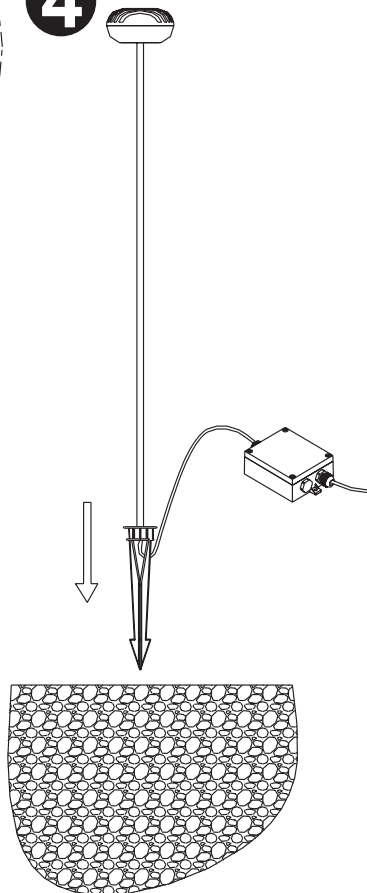

4

QAZQA

WWW.QAZQA.COM

OPERATION INSTRUCTION

1. Use as directed:

This product serves exclusively lighting purposes and may:

- not be exposed to strong mechanical loads or to strong contamination.
- only be installed and operated after a condition inspection if the product is dirty or has been moistened through storage.

If these points named above are not adhered to, a short circuit or electrical shock may occur!

2. Technical Data:

- Operating voltage: 220-240V 50Hz
- class: I
- Safety type: IP 54
- Bulb: 6X1W

3. Assembly

Attention: Use only parts, which belong to the product! Otherwise the product or the installation might not be sufficiently safe. Switch off the power of the mains supply line or respectively of the connection lead before doing any works.

4. Operation:

Information for the user:

Operate the product only if it is working correctly. Switch off the product with a malfunction immediately and operate it again only after examination by an electrical specialist. This is the case, when:

- visible damages appear.
- the product does not work.
- smoke, steam or crackling sounds appear.
- an overheating is recognisable. Repairs of the product or work on mains voltage-prominent sections may only be carried out by qualified electricians.

Attention: Here exists mortal danger from an electric shock!

How to avoid failure and fire risk:

Do not fasten or hang anything on the product!

- Provide free air circulation - cover nothing!
- Do not hang anything on the product, especially no decoration and no electrically conducting objects.
- Replace damaged protection glasses immediately.
- Never let children play unsupervised with electric products! Children can not always estimate dangers in dealing with electric energy correctly.