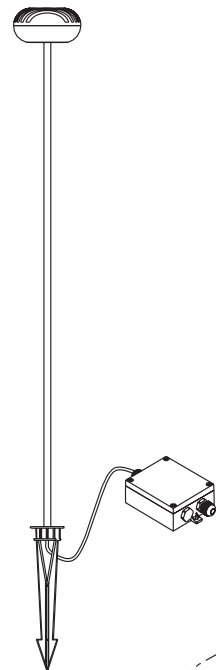

WWW.QAZQA.COM

1