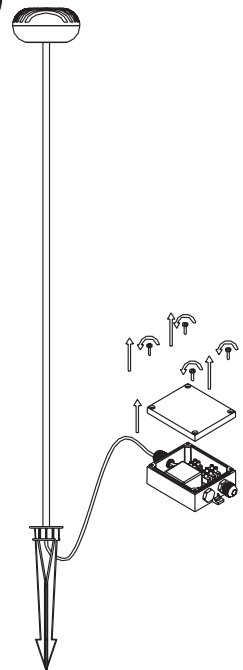

WWW.QAZQA.COM

1

2

90778

3

4

QAZQA

WWW.QAZQA.COM

OPERATION INSTRUCTION

1. Use as directed:

This product serves exclusively lighting purposes and may:

- not be exposed to strong mechanical loads or to strong contamination.
- only be installed and operated after a condition inspection if the product is dirty or has been moistened through storage.

If these points named above are not adhered to, a short circuit or electrical shock may occur!

2. Technical Data:

- Operating voltage: 220-240V 50Hz
- class: I
- Safety type: IP 54
- Bulb: 6X1W

3. Assembly

Attention: Use only parts, which belong to the product! Otherwise the product or the installation might not be sufficiently safe. Switch off the power of the mains supply line or respectively of the connection lead before doing any works.

4. Operation:

Information for the user:

Operate the product only if it is working correctly. Switch off the product with a malfunction immediately and operate it again only after examination by an electrical specialist. This is the case, when:

- visible damages appear.
- the product does not work.
- smoke, steam or crackling sounds appear.
- an overheating is recognisable. Repairs of the product or work on mains voltage-prominent sections may only be carried out by qualified electricians.

Attention: Here exists mortal danger from an electric shock!

How to avoid failure and fire risk:

Do not fasten or hang anything on the product!

- Provide free air circulation - cover nothing!
- Do not hang anything on the product, especially no decoration and no electrically conducting objects.
- Replace damaged protection glasses immediately.
- Never let children play unsupervised with electric products! Children can not always estimate dangers in dealing with electric energy correctly.

90778