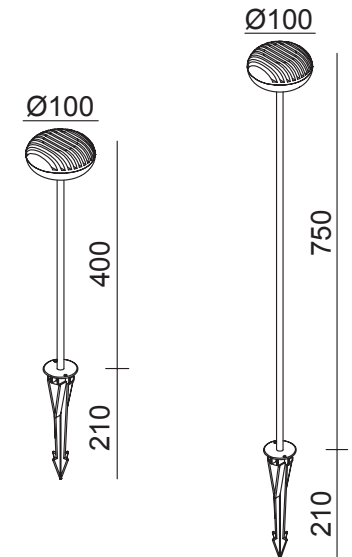

90778

QAZQA