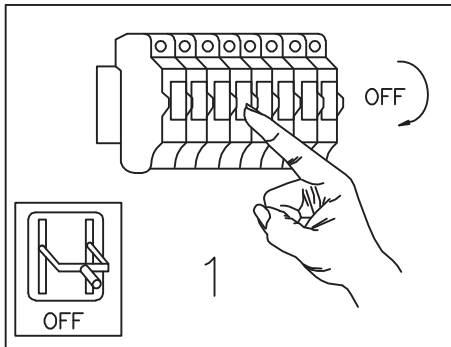

--Suitability for use "indoors", the related ambient temperature is 25 °C.

--For non replacable light sources: The LED of this luminaire is not replaceable; when the light source reaches its end of life the whole luminaire shall be replaced"

-- The luminaire should be positioned so that prolonged staring into the luminaire at a distance closer than 0.5 m is not expected.

100	LM
1	W
3000	K
>70	CRI
30000	H