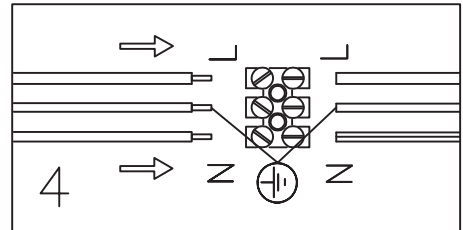

--Suitability for use "indoors", the related ambient temperature is 25 °C.

--For non replacable light sources: The LED of this luminaire is not replaceable; when the light source reaches its end of life the whole luminaire shall be replaced"

-- The luminaire should be positioned so that prolonged staring into the luminaire at a distance closer than 0.5 m is not expected.

100	LM
1	W
3000	K
>70	CRI
30000	H