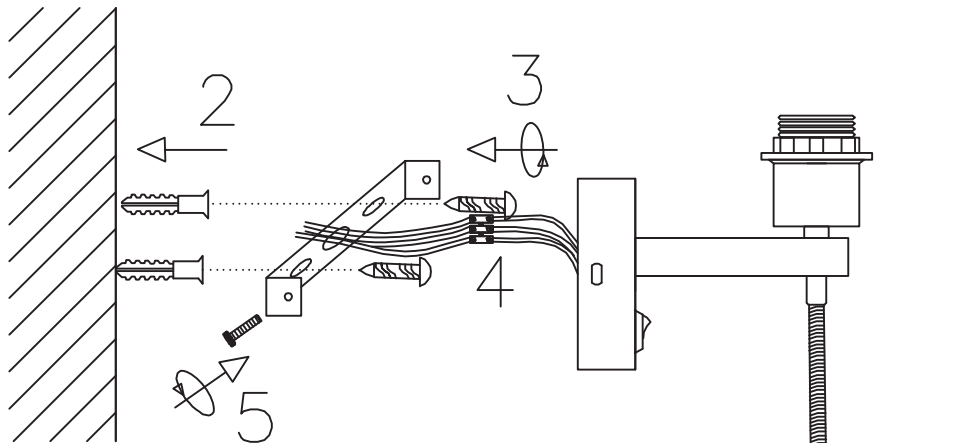

--Suitability for use "indoors", the related ambient temperature is 25 °C.

--For non replacable light sources: The LED of this luminaire is not replaceable; when the light source reaches its end of life the whole luminaire shall be replaced"

-- The luminaire should be positioned so that prolonged staring into the luminaire at a distance closer than 0.5 m is not expected.

100	LM
1	W
3000	K
>70	CRI
30000	H