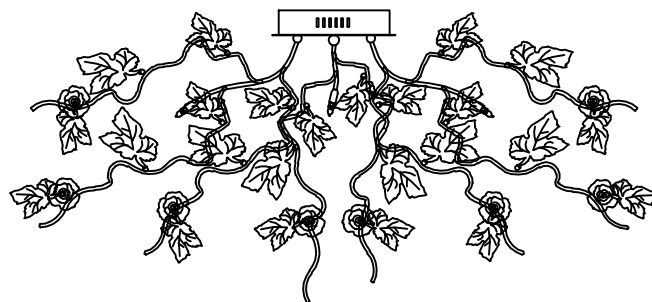

INSTRUCTION MANUAL

Rosa CL Pink White

90583

CAUTION:

Please move the leaves gently while installing the product

300MM

Ø700MM

QAZQA