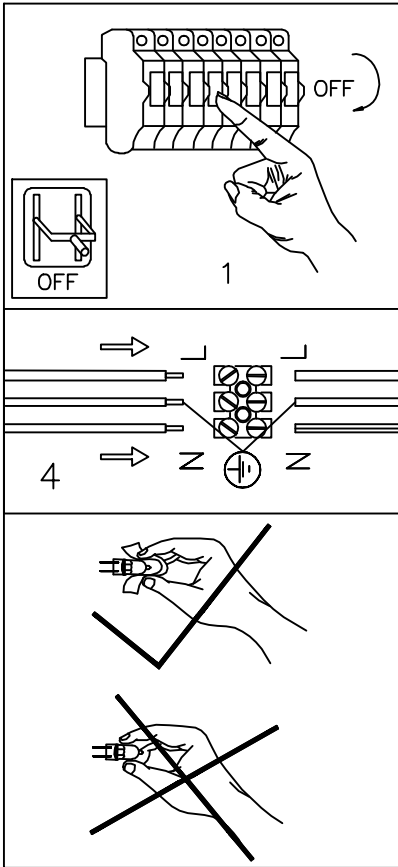

INSTRUCTION MANUAL

Rosa CL Pink White

90583

CAUTION:

Please move the leaves gently while installing the product

300MM

Ø700MM

QAZQA