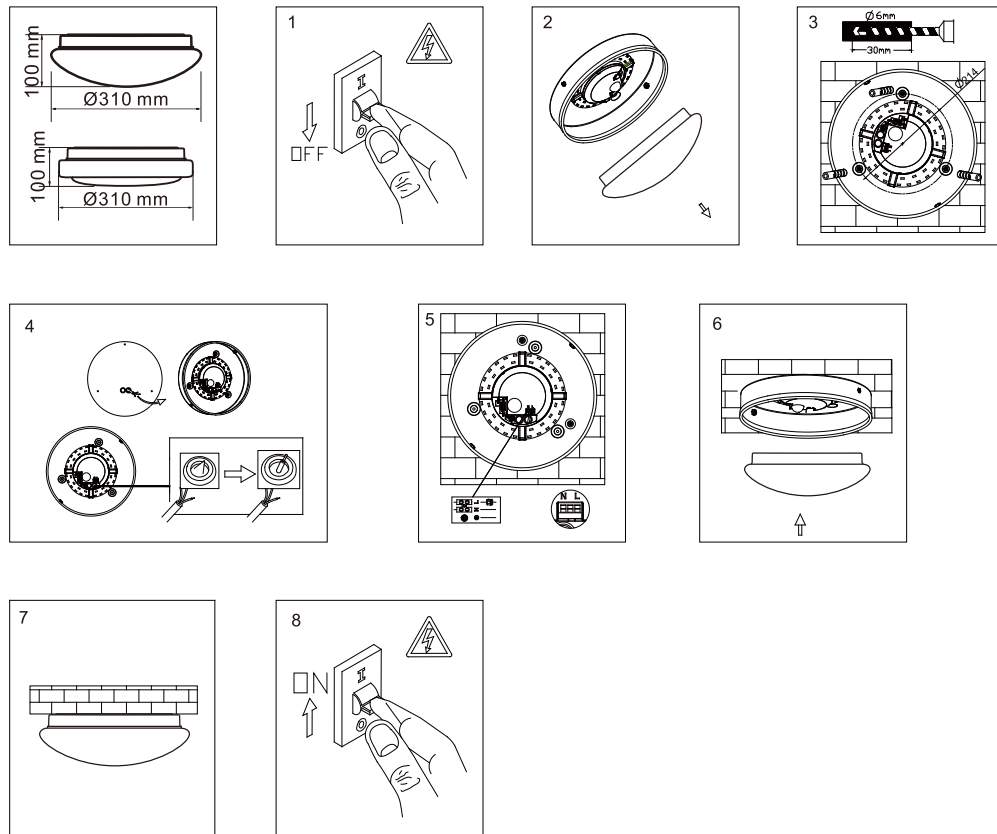

**IMPORTANT:** Never modify the unit, there are no user serviceable parts inside. Not suitable for use with dimmer switches. Install in accordance with IEC Wiring Regulation.

**THE LIGHT SHOULD BE INSTALLED BY A QUALIFIED ELECTRICIAN.**

## TECHNICAL DETAILS:

Voltage:	90-264V 50/60Hz
Wattage:	12W (24×0.5W LED)
CCT:	3000K Warm white
CRI:	>80
IP:	IP 40

**QAZQA**