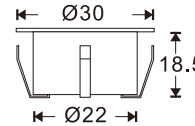

# Installation Instruction

LED Floor Light

Model No.: DECK LIGHT 90370  
DECK LIGHT 90371

12VDC/Max 0.3W LED  
Warm white/ White/ Cold white/ Red/ Green/ Blue/ Yellow  
**Light specification:**  
The luminaire is not provided for LED replacement because the LED life span is 40,000-50,000 hours.