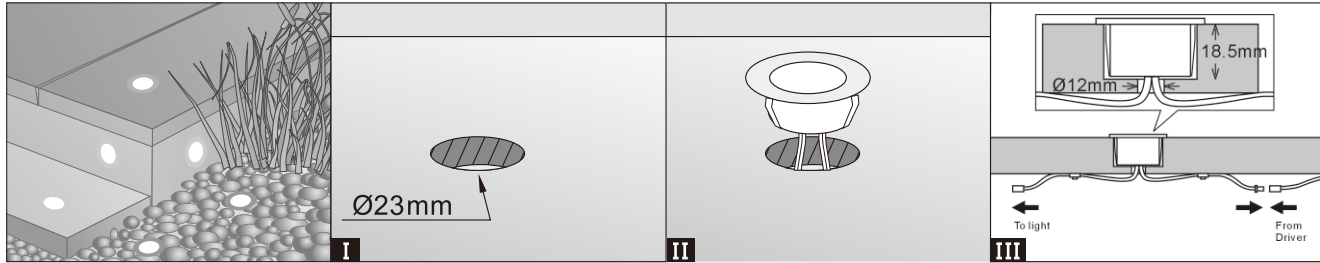

# Installation Instruction

LED Floor Light

Model No.: DECK LIGHT 90370  
DECK LIGHT 90371

12VDC/Max 0.3W LED  
Warm white/ White/ Cold white/ Red/ Green/ Blue/ Yellow  
**Light specification:**  
The luminaire is not provided for LED replacement because the LED life span is 40,000-50,000 hours.

## LINKING OPERATION