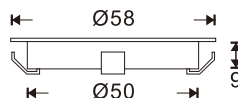

# Installation Instruction

LED Floor Light

Model No.: FLOOR LIGHT 90368

FLOOR LIGHT 90369

12VDC/Max 0.5W LED  
Warm white/ White/ Cold white/ Red/ Green/ Blue/ Yellow  
**Light specification:**  
The luminaire is not provided for LED replacement because the LED life span is 40,000-50,000 hours.

## LINKING OPERATION