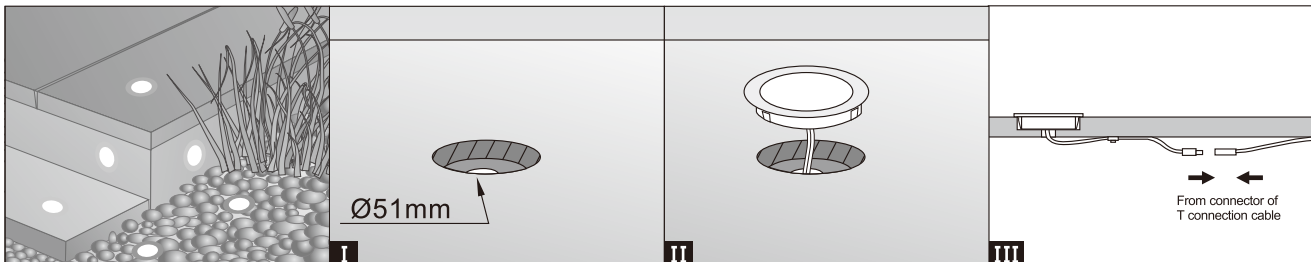

# Installation Instruction

LED Floor Light

Model No.: FLOOR LIGHT 90368

FLOOR LIGHT 90369

12VDC/Max 0.5W LED  
Warm white/ White/ Cold white/ Red/ Green/ Blue/ Yellow  
**Light specification:**  
The luminaire is not provided for LED replacement because the LED life span is 40,000-50,000 hours.

## LINKING OPERATION