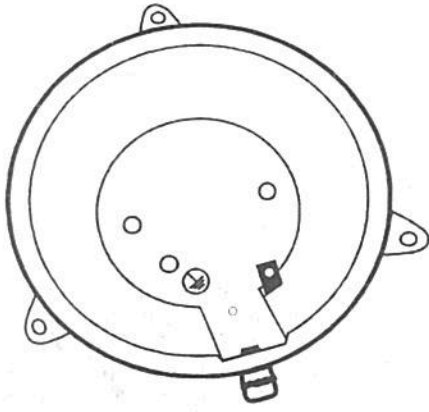

WWW.QAZQA.COM

ITEM # : 90236

DESC. : Nautica WL Round Chrome

QAZQA

1. Aluminium Wall Lamp. The Aluminium Wall Lamp will be the main Product to hold all Accessories of the Lamp.

2. Water proof wrd grip. Its a very Important part to hold the wire 4 stop Water.

3. Screws Fight grip. These screws tight grip will be the joining part form the base to the Net & to get fix the glass inside of glass.

4. The Glass Shade. The Glass shade will be fix inside of the Lamp.

5. The Rubber will over the glass 4 will be place inside the Lamp.

6. The Upper Net with Glass.  
It will be fix by the of screws  
fight grip with Glass.

7. The Upper Net. It will be  
fix by the of screws  
fight grip.