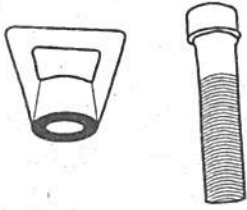

WWW.QAZQA.COM

ITEM # : 90236

DESC. : Nautica WL Round Chrome

QAZQA

1. Aluminium Wall Lamp. The Aluminium Wall Lamp will be the main Product to hold all Accessories of the Lamp.

2. Water proof wrd grip. Its a very Important part to hold the wire 4 stop Water.

3. Screws Fight grip. These screws tight grip will be the joining part form the base to the Net & to get fix the glass inside of glass.

4. The Glass Shade. The Glass shade will be fix inside of the Lamp.