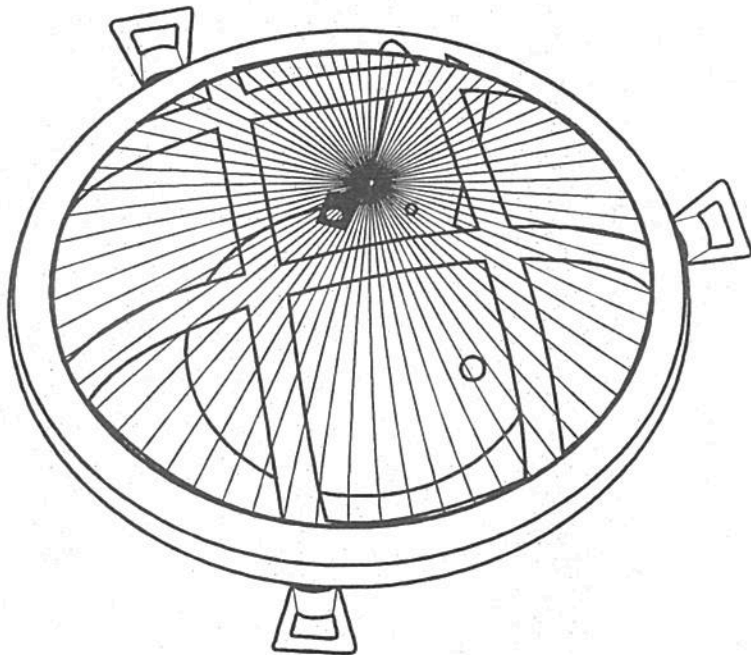

WWW.QAZQA.COM

ITEM # : 90236

DESC. : Nautica WL Round Chrome

QAZQA

1. Aluminium Wall Lamp. The Aluminium Wall Lamp will be the main Product to hold all Accessories of the Lamp.

2. Water proof wrd grip. Its a very Important part to hold the wire 4 stop Water.

3. Screws Fight grip. These screws tight grip will be the joining part form the base to the Net & to get fix the glass inside of glass.

4. The Glass Shade. The Glass shade will be fix inside of the Lamp.

5. The Rubber will over the glass 4 will be place inside the Lamp.

6. The Upper Net with Glass.  
It will be fix by the of screws  
fight grip with Glass.

7. The Upper Net. It will be  
fix by the of screws  
fight grip.

8. Now the Product Complete.

9. Back Side of Wall  
Lamp.