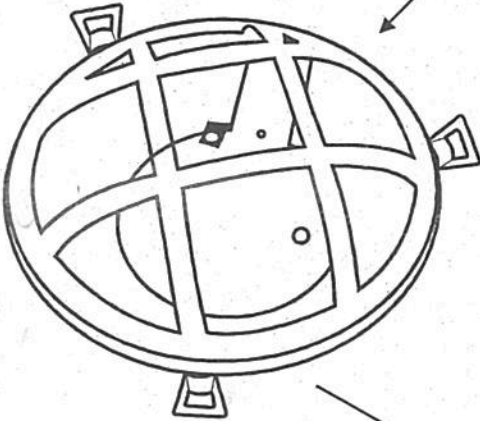

8. Now the Product Complete.