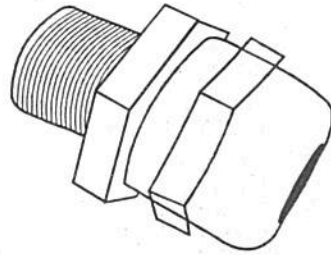

WWW.QAZQA.COM

ITEM # : 90236

DESC. : Nautica WL Round Chrome

QAZQA

1. Aluminium Wall Lamp. The Aluminium Wall Lamp will be the main Product to hold all Accessories of the Lamp.

2. Water proof wrd grip. Its a very Important part to hold the wire 4 stop Water.

3. Screws Fight grip. These screws tight grip will be the joining part form the base to the Net & to get fix the glass inside of glass.

4. The Glass Shade. The Glass shade will be fix inside of the Lamp.