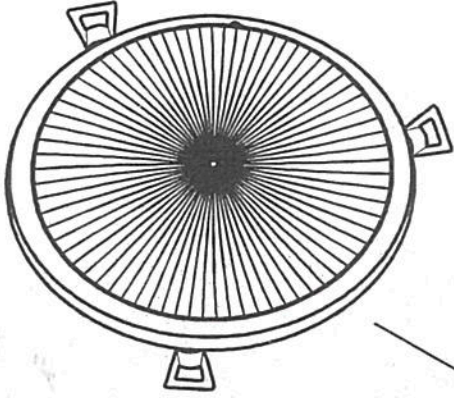

6. The Upper Net with Glass.
It will be fix by the of screws
fight grip with Glass.