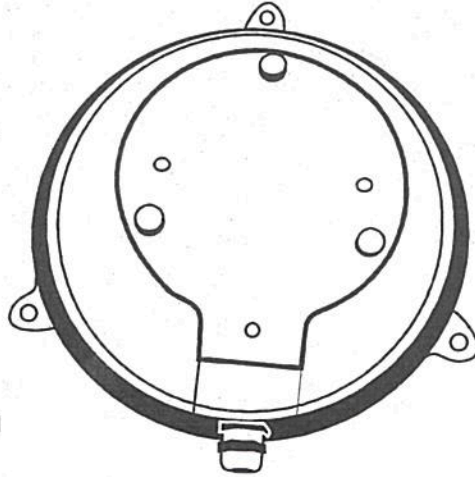

WWW.QAZQA.COM

ITEM # : 90236

DESC. : Nautica WL Round Chrome

QAZQA

1. Aluminium Wall Lamp. The Aluminium Wall Lamp will be the main Product to hold all Accessories of the Lamp.

2. Water proof wrd grip. Its a very Important part to hold the wire 4 stop Water.

3. Screws Fight grip. These screws tight grip will be the joining part form the base to the Net & to get fix the glass inside of glass.

4. The Glass Shade. The Glass shade will be fix inside of the Lamp.

5. The Rubber will over the glass 4 will be place inside the Lamp.

6. The Upper Net with Glass.  
It will be fix by the of screws  
fight grip with Glass.

7. The Upper Net. It will be  
fix by the of screws  
fight grip.

8. Now the Product Complete.

9. Back Side of Wall  
Lamp.