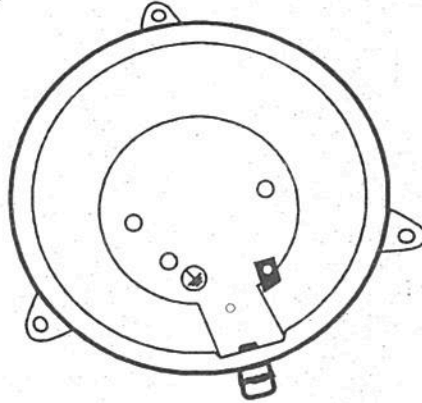

WWW.QAZQA.COM

ITEM # : 90236

DESC. : Nautica WL Round Chrome

QAZQA

1. Aluminium Wall Lamp. The Aluminium Wall Lamp will be the main Product to hold all Accessories of the Lamp.

2. Water proof wrd grip. Its a very Important part to hold the wire 4 stop Water.

3. Screws Fight grip. These screws tight grip will be the joining part form the base to the Net & to get fix the glass inside of glass.

4. The Glass Shade. The Glass shade will be fix inside of the Lamp.

5. The Rubber will over the glass 4 will be place inside the Lamp.

6. The Upper Net with Glass.  
It will be fix by the of screws  
fight grip with Glass.

7. The Upper Net. It will be  
fix by the of screws  
fight grip.