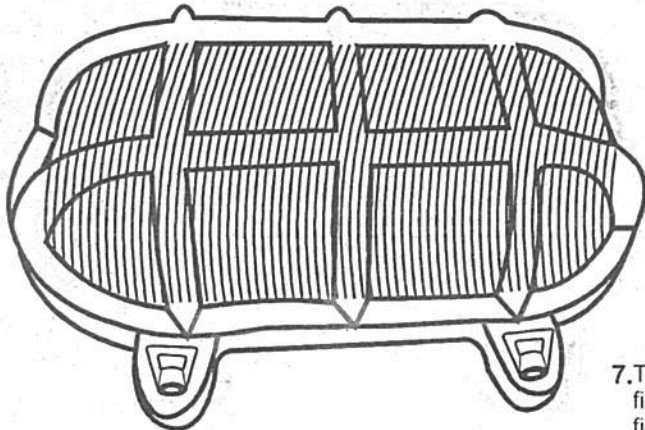

7. The Upper Net. It will be fix by the of screws fight grip.