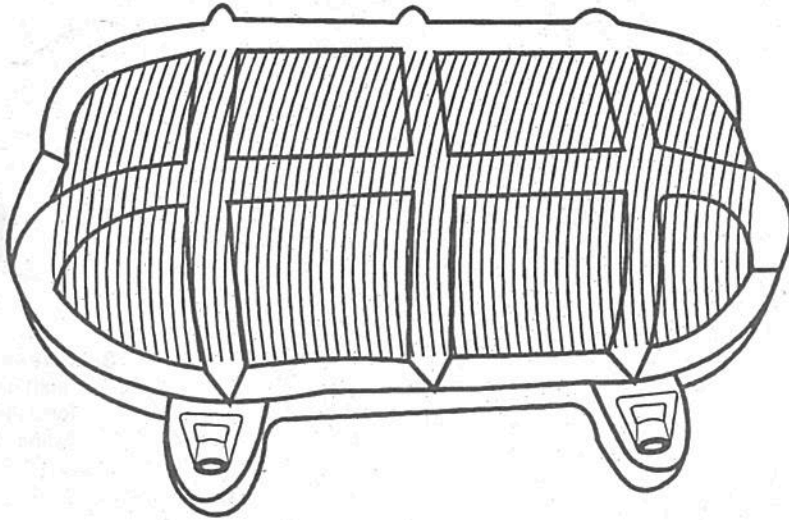

WWW.QAZQA.COM

ITEM # : 90233

DESC. : Nautica WL Oval Chroma

QAZQA

1. Aluminium Wall Lamp. The Aluminium Wall Lamp will be the main Product to hold all Accessories of the Lamp.

2. Holder Water proof wrd grip. Its a very Important part to hold the wire 4 stop Water.

3. Screws Light grip. These screws tight grip will be the joining part form the base to the Net & to get fix the glass inside of glass.

4. The Glass Shade. The Glass shade will be fix inside of the Lamp.