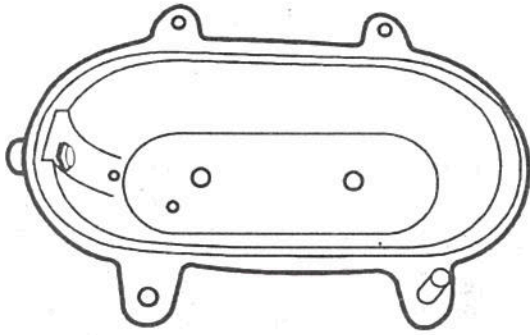

WWW.QAZQA.COM

ITEM # : 90233

DESC. : Nautica WL Oval Chroma

QAZQA

1. Aluminium Wall Lamp. The Aluminium Wall Lamp will be the main Product to hold all Accessories of the Lamp.

2. Holder Water proof wrd grip. Its a very Important part to hold the wire 4 stop Water.

3. Screws Light grip. These screws tight grip will be the joining part form the base to the Net & to get fix the glass inside of glass.

4. The Glass Shade. The Glass shade will be fix inside of the Lamp.