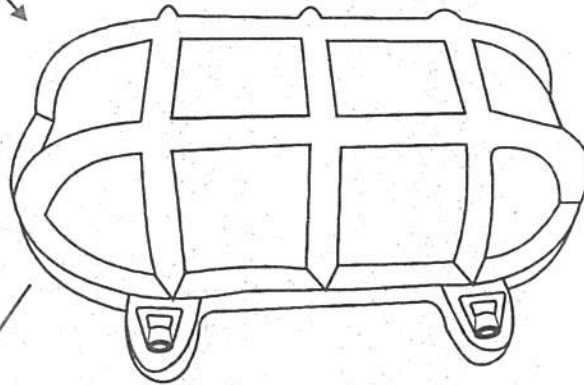

6. The Upper Net. It will be fix by the of screws fight grip.