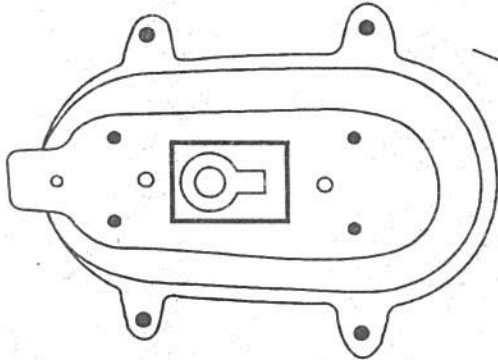

WWW.QAZQA.COM

ITEM # : 90233

DESC. : Nautica WL Oval Chroma

QAZQA

1. Aluminium Wall Lamp. The Aluminium Wall Lamp will be the main Product to hold all Accessories of the Lamp.

2. Holder Water proof wrd grip. Its a very Important part to hold the wire 4 stop Water.

3. Screws Light grip. These screws tight grip will be the joining part form the base to the Net & to get fix the glass inside of glass.

4. The Glass Shade. The Glass shade will be fix inside of the Lamp.

5. Rubber
The Rubber will over the glass 4 will be place inside the Lamp.

6. The Upper Net. It will be fix by the of screws fight grip.

7. The Upper Net. It will be fix by the of screws fight grip.