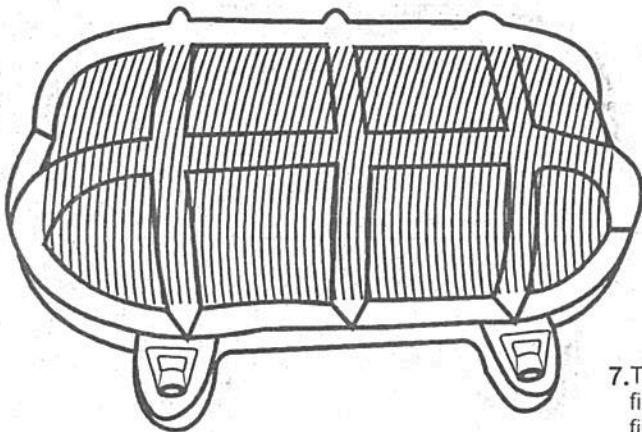

7.The Upper Net. It will be
fix by the of screws
fight grip.