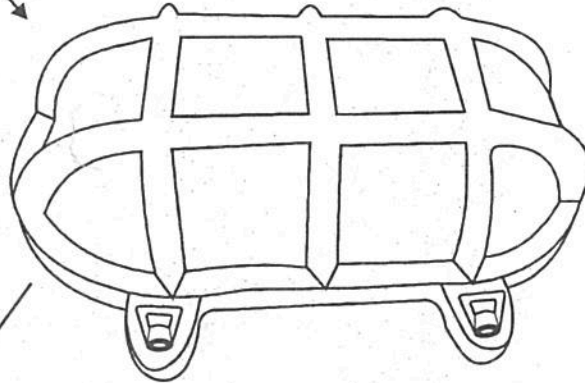

6. The Upper Net. It will be
fix by the of screws
fight grip.