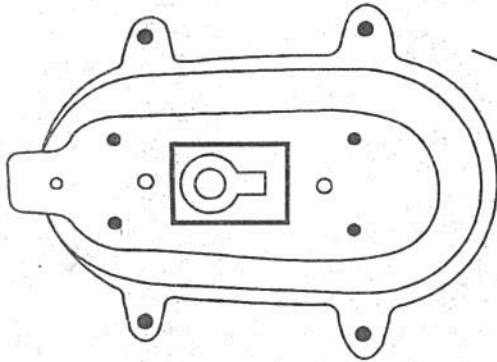

WWW.QAZQA.COM

ITEM # : 90232

DESC. : Nautica WL Oval Bass Antique

QAZQA

1. Aluminium Wall Lamp. The Aluminium Wall Lamp will be the main Product to hold all Accessories of the Lamp.

2. Holder
Water proof wrd grip. Its a very Important part to hold the wire 4 stop Water.

3. Screws Light grip. These screws tight grip will be the joining part form the base to the Net & to get fix the glass inside of glass.

4. The Glass Shade.
The Glass shade will be fix inside of the Lamp.

5. Rubber
The Rubber will over the
glass 4 will be place inside
the Lamp.

6. The Upper Net. It will be
fix by the of screws
fight grip.

7.The Upper Net. It will be
fix by the of screws
fight grip.