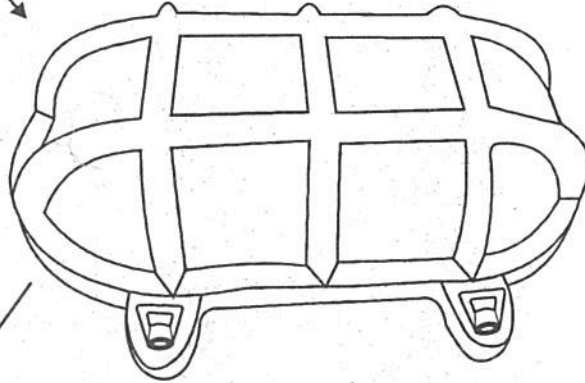

6. The Upper Net. It will be
fix by the of screws
fight grip.