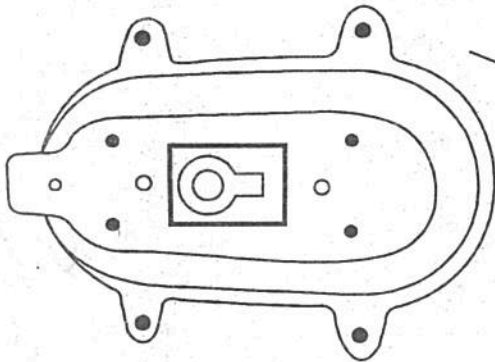

WWW.QAZQA.COM

ITEM # : 90231

DESC. : Nautica WL Oval Bass Antique

QAZQA

1. Aluminium Wall Lamp. The Aluminium Wall Lamp will be the main Product to hold all Accessories of the Lamp.

2. Holder Water proof wrd grip. Its a very Important part to hold the wire 4 stop Water.

3. Screws Light grip. These screws tight grip will be the joining part form the base to the Net & to get fix the glass inside of glass.

4. The Glass Shade. The Glass shade will be fix inside of the Lamp.

5. Rubber  
The Rubber will over the  
glass 4 will be place inside  
the Lamp.

6. The Upper Net. It will be  
fix by the of screws  
fight grip.

7. The Upper Net. It will be  
fix by the of screws  
fight grip.