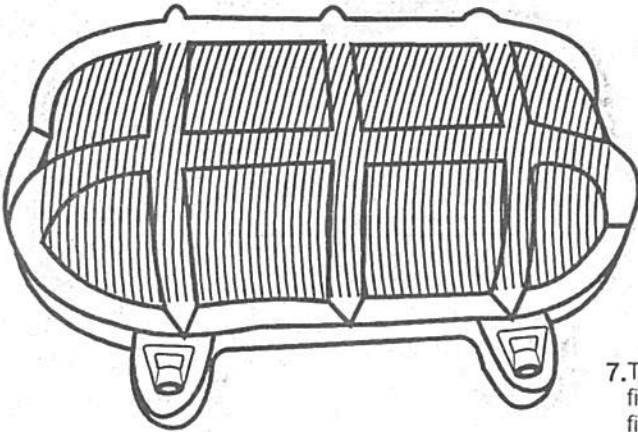

7. The Upper Net. It will be
fix by the of screws
fight grip.