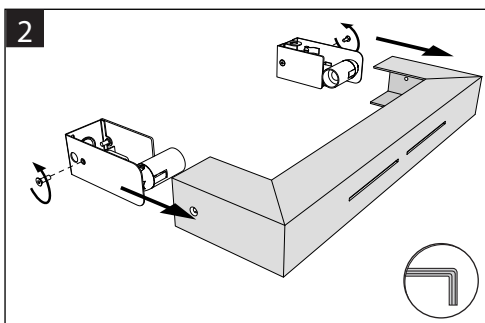

TOPSELECTION

premium lighting

CE Distributor
Satenrozen 13
2550Kontich - Belgium
PC MC0000695G
A946 Last update: 09/08/10

TOPSELECTION

premium lighting