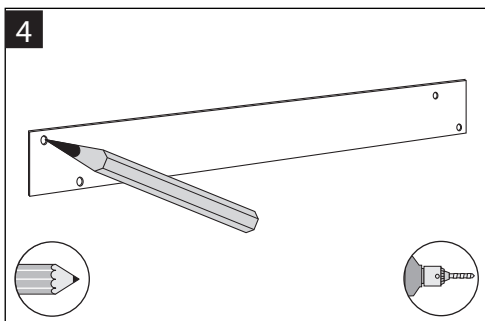

TOPSELECTION

premium lighting

CE Distributor
Satenrozen 13
2550Kontich - Belgium
PC MC0000695G
A946 Last update: 09/08/10

TOPSELECTION

premium lighting