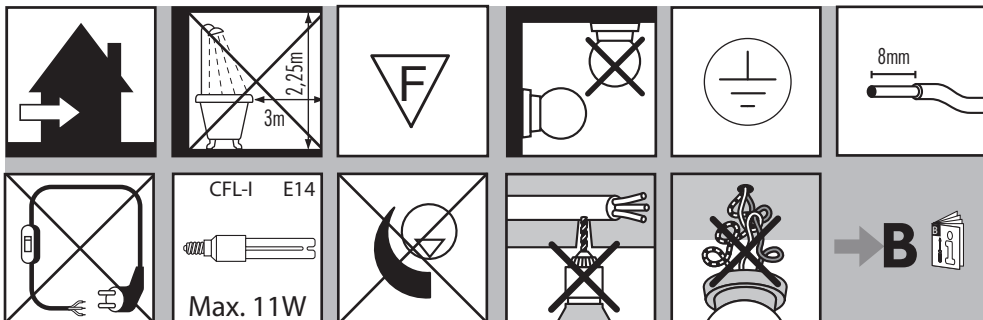

TOPSELECTION

premium lighting

CE Distributor
Satenrozen 13
2550Kontich - Belgium
PC MC0000695G
A946 Last update: 09/08/10

TOPSELECTION

premium lighting