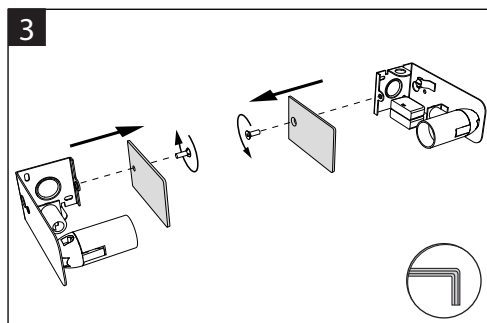

TOPSELECTION

premium lighting

CE Distributor
Satenrozen 13
2550Kontich - Belgium
PC MC0000695G
A946 Last update: 09/08/10

TOPSELECTION

premium lighting