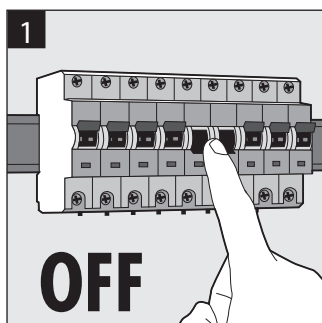

TOPSELECTION

premium lighting

CE Distributor
Satenrozen 13
2550Kontich - Belgium
PC MC0000695G
A946 Last update: 09/08/10

TOPSELECTION

premium lighting