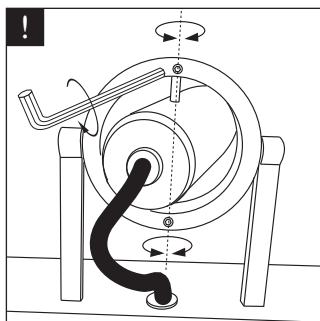

# massive

CE Distributor  
Satenrozen 13  
2550 Kontich-Belgium

PC MSO 000 629  
A946  
Last update: 08/07/10

Type A 2

REGISTERED  
DESIGN