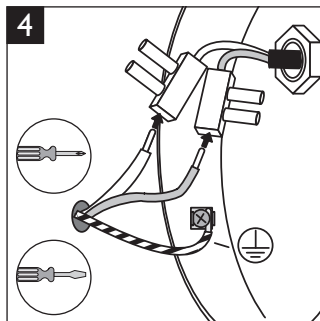

# massive

CE Distributor  
Satenrozen 13  
2550 Kontich-Belgium

PC MSO 000 629  
A946  
Last update: 08/07/10

Type A 2

REGISTERED  
DESIGN