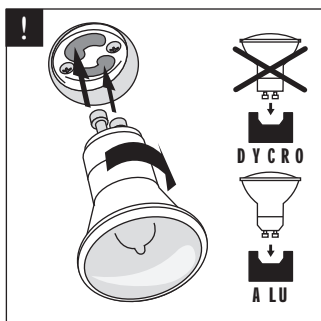

# massive

CE Distributor  
Satenrozen 13  
2550 Kontich-Belgium

PC MSO 000 629  
A946  
Last update: 08/07/10

Type A 2

REGISTERED  
DESIGN