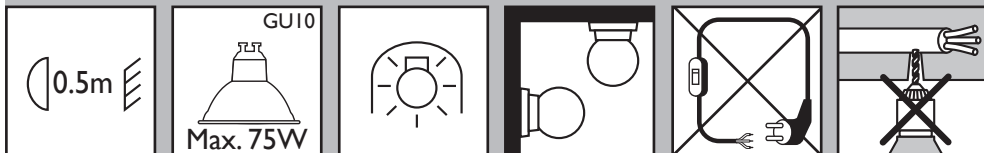

# massive

CE Distributor  
Satenrozen 13  
2550 Kontich-Belgium

PC MSO 000 629  
A946  
Last update: 08/07/10

Type A 2

REGISTERED  
DESIGN