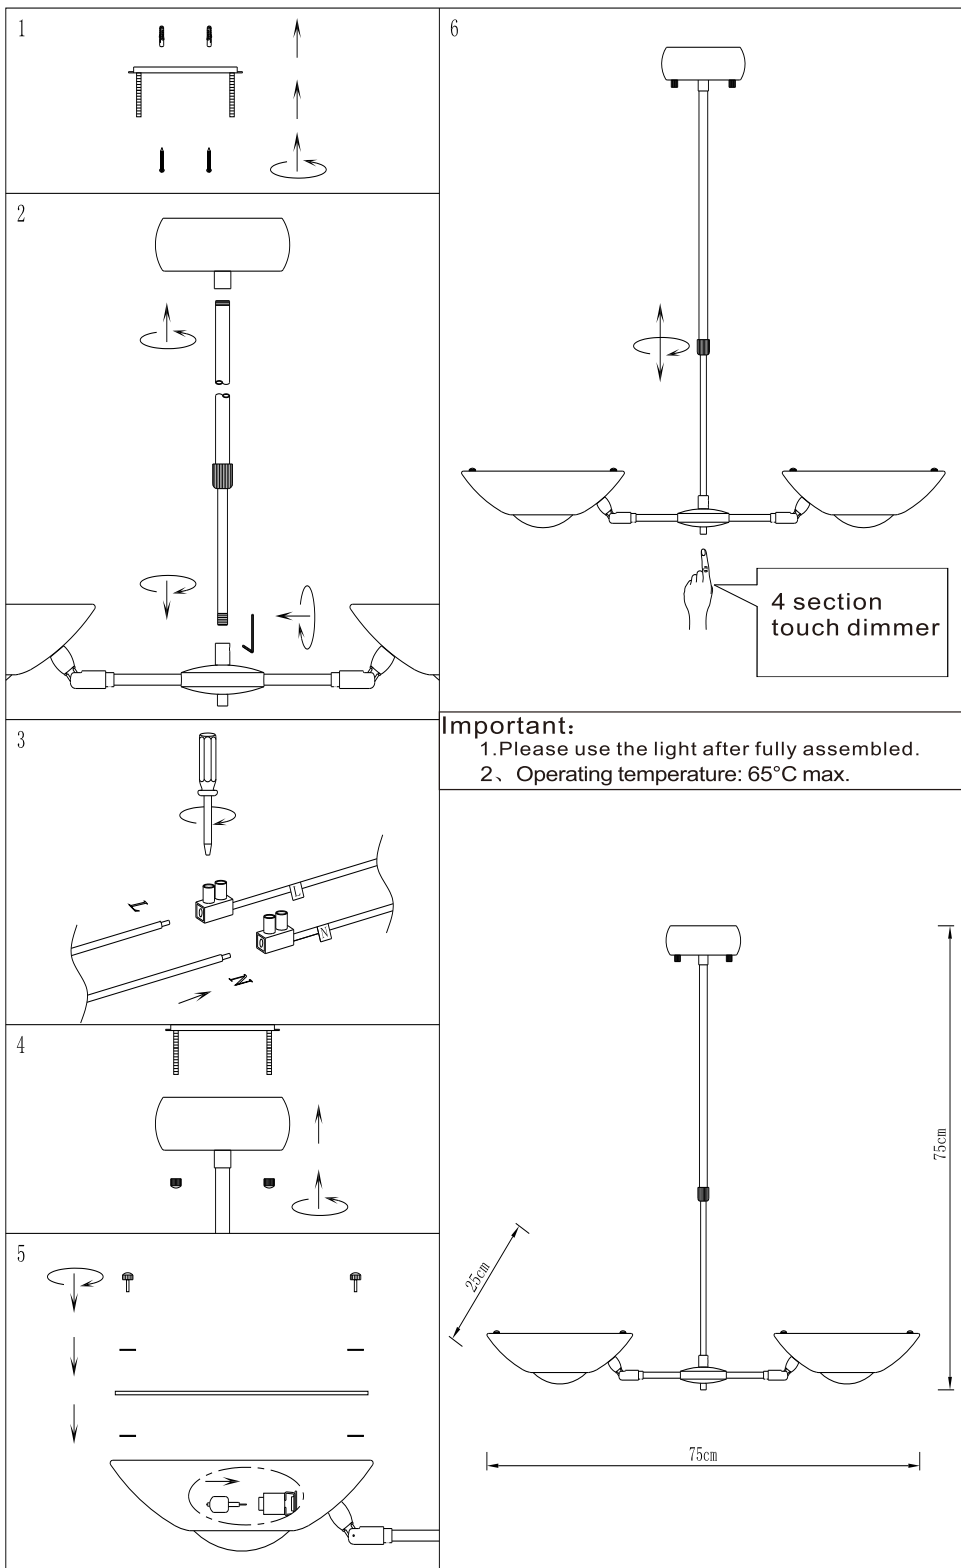

WWW.QAZQA.COM

Important:
1. Please use the light after fully assembled.
2. Operating temperature: 65°C max.

Trento HL II

QAZQA