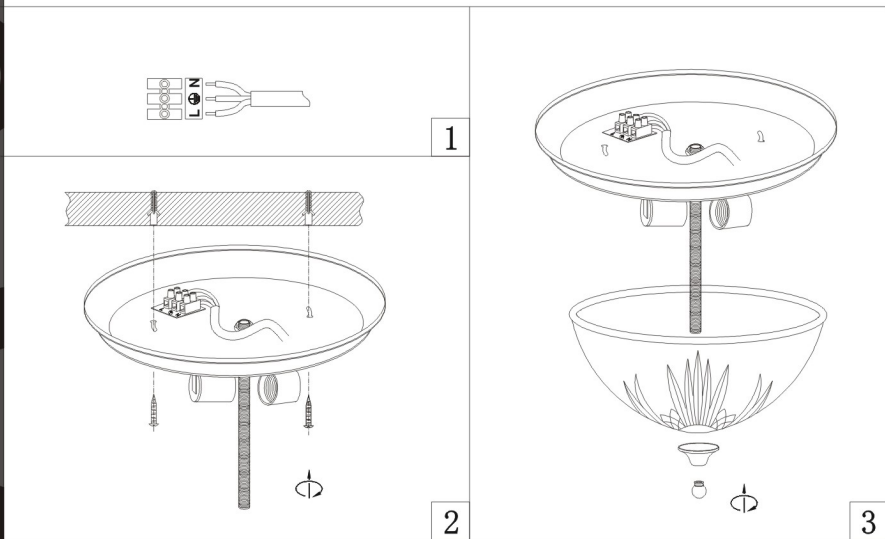

## NOTES:

1. The symbol  indicates that the lamp head must be at least '0.2m' from the lighted surface.
2. The symbol  indicates this luminaire is suitable for use on normally flammable surface.
3. The symbol  indicates the luminaire is only suitable for use indoors.