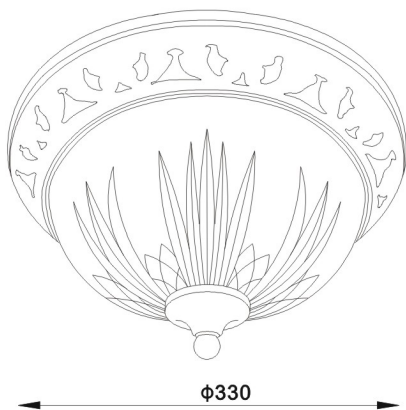

# 89812/89813

## NOTES:

1. The symbol  indicates that the lamp head must be at least '0.2m' from the lighted surface.
2. The symbol  indicates this luminaire is suitable for use on normally flammable surface.
3. The symbol  indicates the luminaire is only suitable for use indoors.