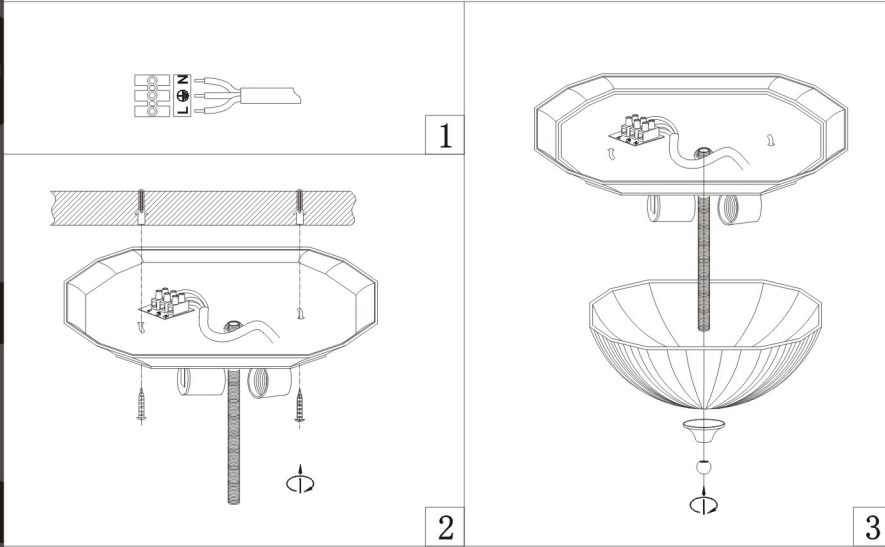

WWW.QAZQA.COM

89810/89811

NOTES:

1. The symbol  indicates that the lamp head must be at least '0.2m' from the lighted surface.
2. The symbol  indicates this luminaire is suitable for use on normally flammable surface.
3. The symbol  indicates the luminaire is only suitable for use indoors.