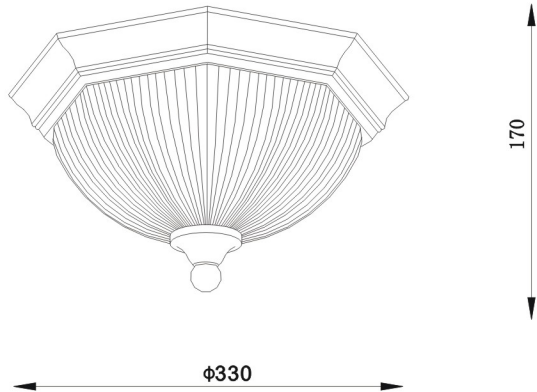

WWW.QAZQA.COM

89810/89811

NOTES:

1. The symbol  indicates that the lamp head must be at least '0.2m' from the lighted surface.
2. The symbol  indicates this luminaire is suitable for use on normally flammable surface.
3. The symbol  indicates the luminaire is only suitable for use indoors.