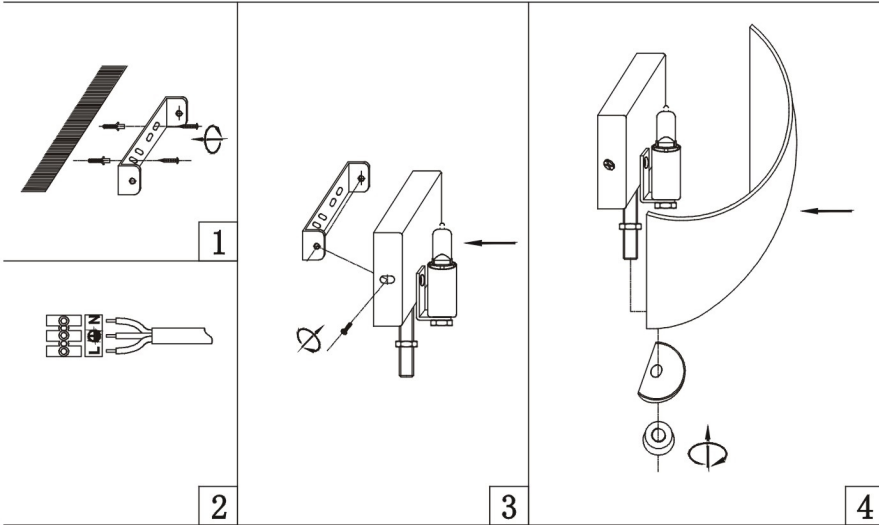

WWW.QAZQA.COM

89808/89809

NOTES:

1. The symbol  indicates that the lamp head must be at least '0.2m' from the lighted surface.
2. The symbol  indicates this luminaire is suitable for use on normally flammable surface.
3. The symbol  indicates the luminaire is only suitable for use indoors.