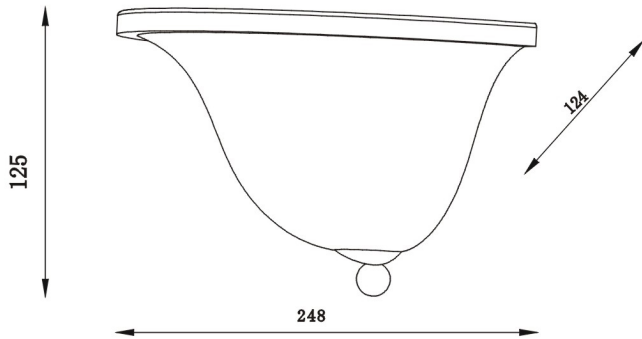

WWW.QAZQA.COM

89808/89809

NOTES:

1. The symbol  indicates that the lamp head must be at least '0.2m' from the lighted surface.
2. The symbol  indicates this luminaire is suitable for use on normally flammable surface.
3. The symbol  indicates the luminaire is only suitable for use indoors.