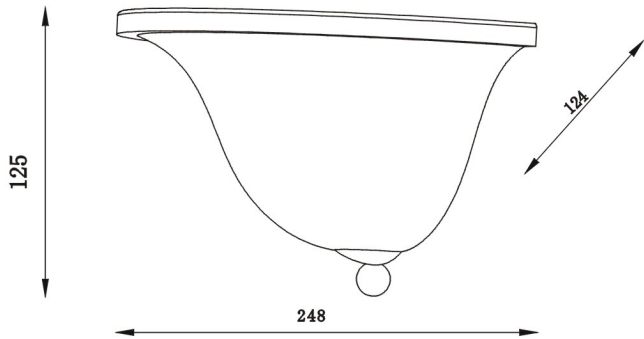

WWW.QAZQA.COM

89808/89809

NOTES:

1. The symbol  indicates that the lamp head must be at least '0.2m' from the lighted surface.
2. The symbol  indicates this luminaire is suitable for use on normally flammable surface.
3. The symbol  indicates the luminaire is only suitable for use indoors.