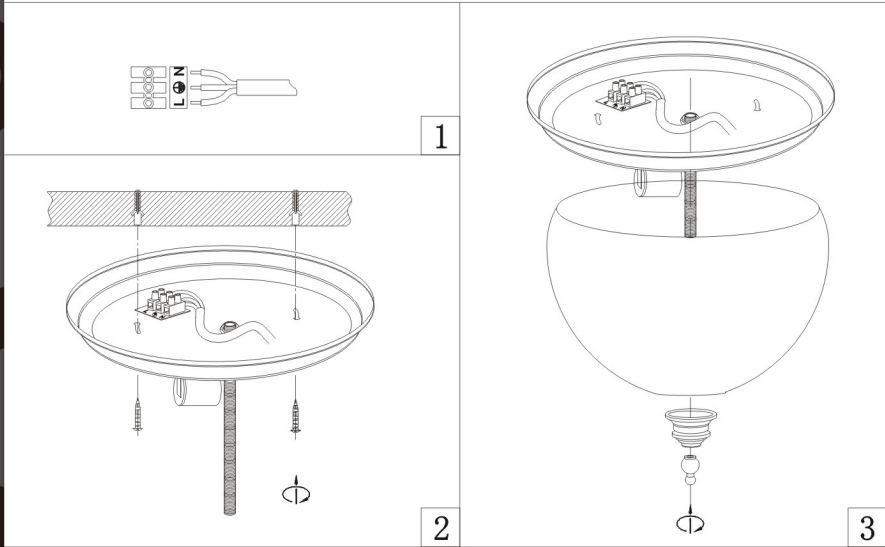

WWW.QAZQA.COM

89806/89807

NOTES:

1. The symbol  indicates that the lamp head must be at least '0.2m' from the lighted surface.
2. The symbol  indicates this luminaire is suitable for use on normally flammable surface.
3. The symbol  indicates the luminaire is only suitable for use indoors.