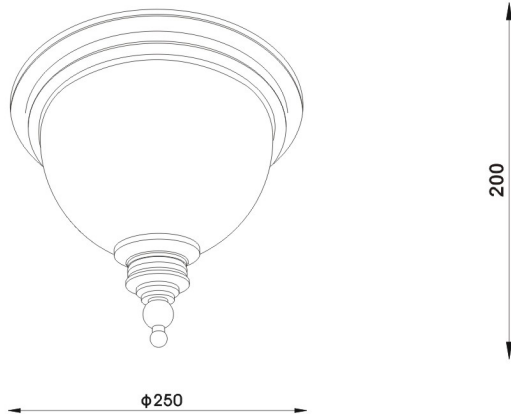

WWW.QAZQA.COM

89806/89807

NOTES:

1. The symbol  indicates that the lamp head must be at least '0.2m' from the lighted surface.
2. The symbol  indicates this luminaire is suitable for use on normally flammable surface.
3. The symbol  indicates the luminaire is only suitable for use indoors.