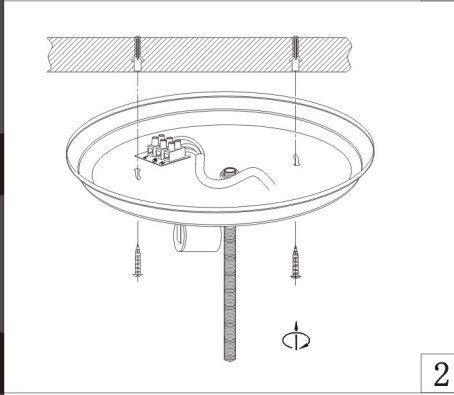

WWW.QAZQA.COM

89806/89807

1

2

3

200

$\phi 250$

NOTES:

1. The symbol indicates that the lamp head must be at least '0.2m' from the lighted surface.
2. The symbol indicates this luminaire is suitable for use on normally flammable surface.
3. The symbol indicates the luminaire is only suitable for use indoors.

QAZQA