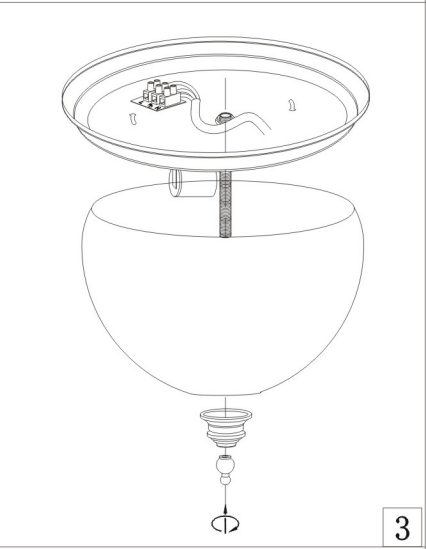

WWW.QAZQA.COM

89806/89807

1

2

3

200

$\phi 250$

NOTES:

1. The symbol  indicates that the lamp head must be at least '0.2m' from the lighted surface.
2. The symbol  indicates this luminaire is suitable for use on normally flammable surface.
3. The symbol  indicates the luminaire is only suitable for use indoors.