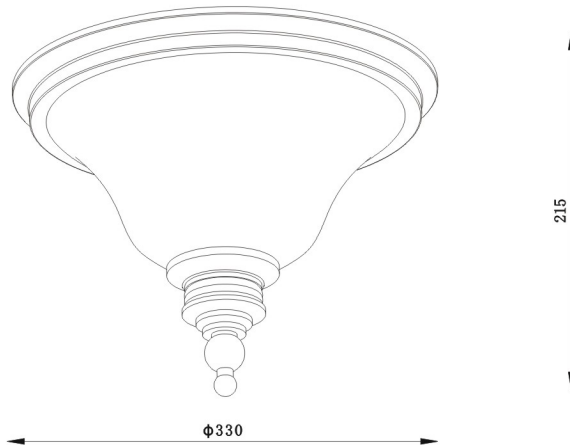

WWW.QAZQA.COM

89804/89805

NOTES:

1. The symbol  indicates that the lamp head must be at least '0.2m' from the lighted surface.
2. The symbol  indicates this luminaire is suitable for use on normally flammable surface.
3. The symbol  indicates the luminaire is only suitable for use indoors.