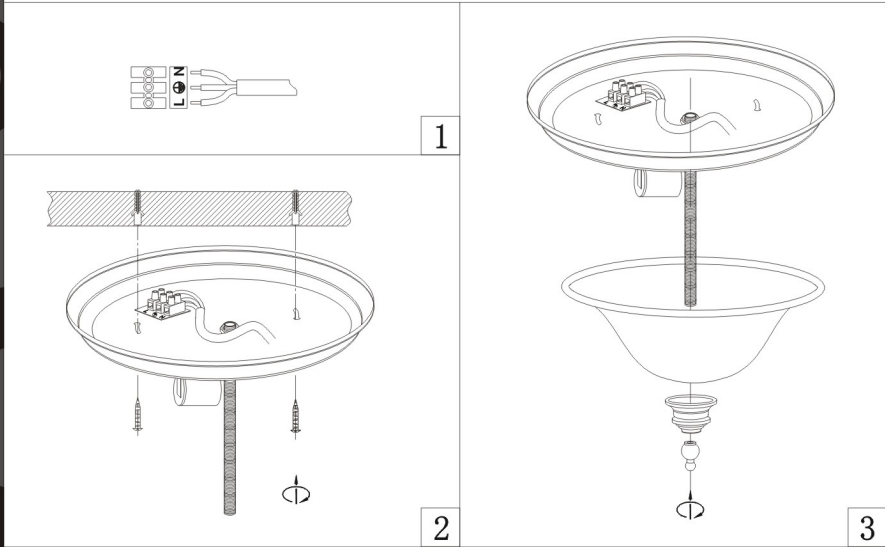

WWW.QAZQA.COM

89804/89805

NOTES:

1. The symbol  indicates that the lamp head must be at least '0.2m' from the lighted surface.
2. The symbol  indicates this luminaire is suitable for use on normally flammable surface.
3. The symbol  indicates the luminaire is only suitable for use indoors.