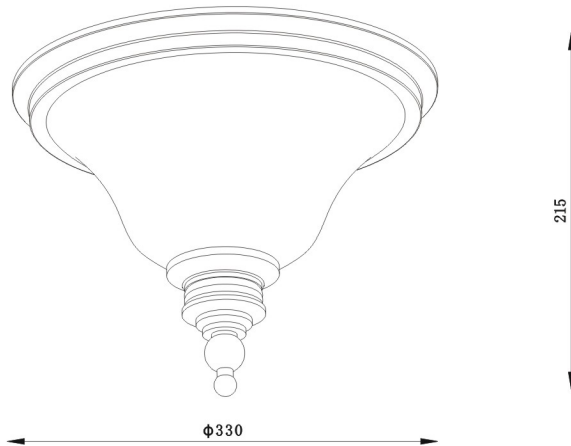

WWW.QAZQA.COM

89804/89805

NOTES:

1. The symbol  indicates that the lamp head must be at least '0.2m' from the lighted surface.
2. The symbol  indicates this luminaire is suitable for use on normally flammable surface.
3. The symbol  indicates the luminaire is only suitable for use indoors.