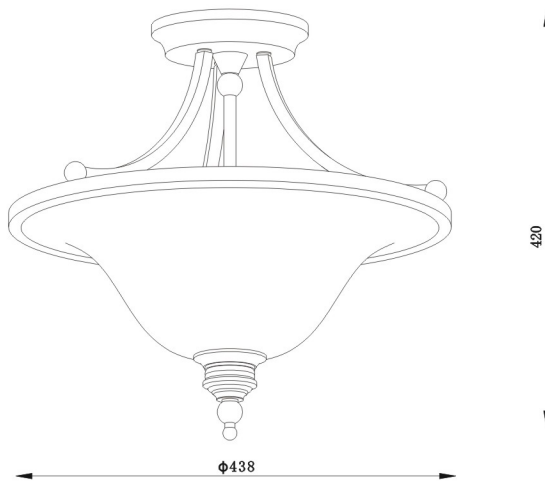

WWW.QAZQA.COM

89802/89803

NOTES:

1. The symbol indicates that the lamp head must be at least '0.2m' from the lighted surface.
2. The symbol indicates this luminaire is suitable for use on normally flammable surfaces.
3. The symbol indicates the luminaire is only suitable for use indoors.