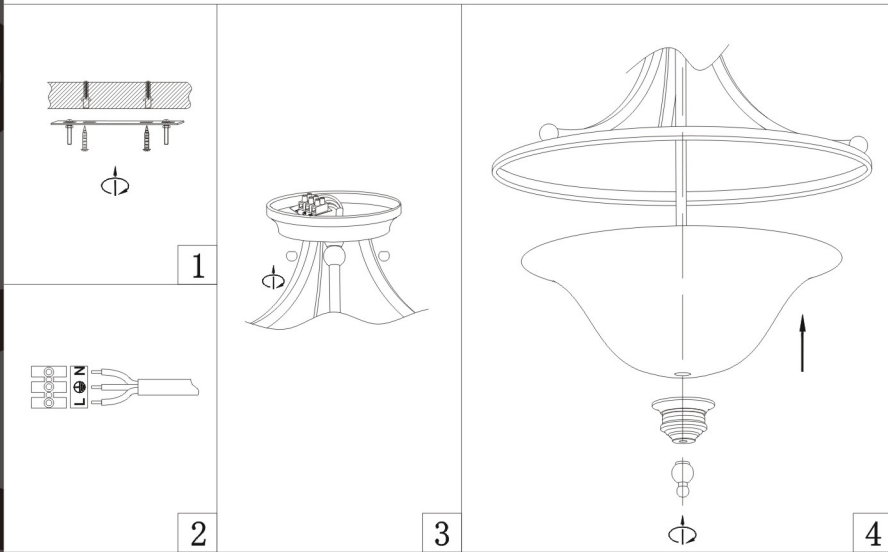

WWW.QAZQA.COM

89802/89803

NOTES:

1. The symbol indicates that the lamp head must be at least '0.2m' from the lighted surface.
2. The symbol indicates this luminaire is suitable for use on normally flammable surfaces.
3. The symbol indicates the luminaire is only suitable for use indoors.