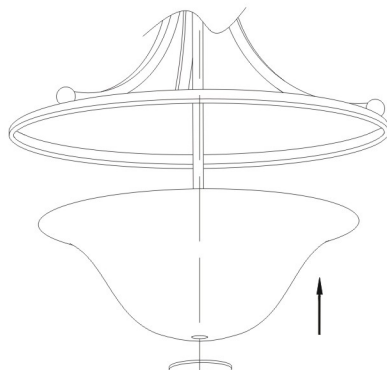

WWW.QAZQA.COM

89802/89803

1

3

2

4

420

φ438

NOTES:

1. The symbol indicates that the lamp head must be at least '0.2m' from the lighted surface.
2. The symbol indicates this luminaire is suitable for use on normally flammable surface.
3. The symbol indicates the luminaire is only suitable for use indoors.

QAZQA