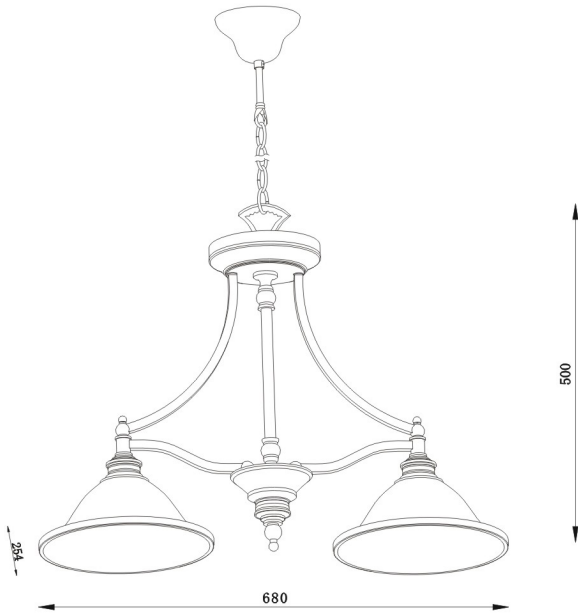

WWW.QAZQA.COM

89800/89801

NOTES:

1. The symbol  indicates that the lamp head must be at least '0.2m' from the lighted surface.
2. The symbol  indicates this luminaire is suitable for use on normally flammable surface.
3. The symbol  indicates the luminaire is only suitable for use indoors.