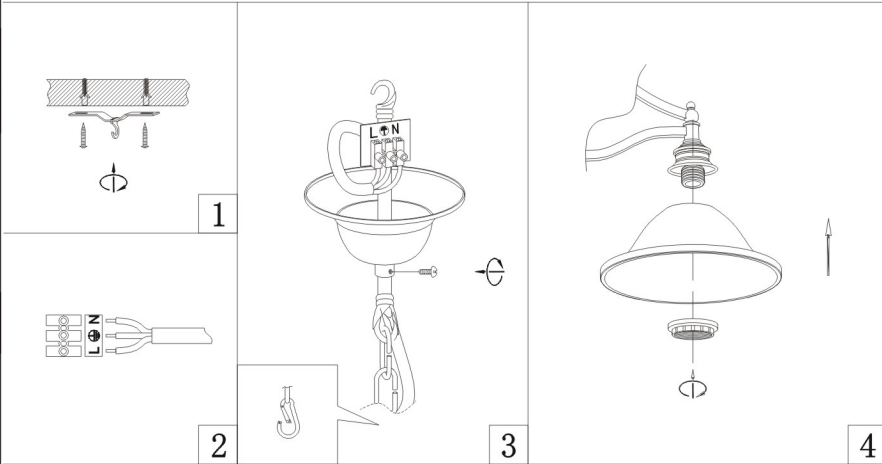

WWW.QAZQA.COM

89800/89801

NOTES:

1. The symbol  indicates that the lamp head must be at least '0.2m' from the lighted surface.
2. The symbol  indicates this luminaire is suitable for use on normally flammable surface.
3. The symbol  indicates the luminaire is only suitable for use indoors.