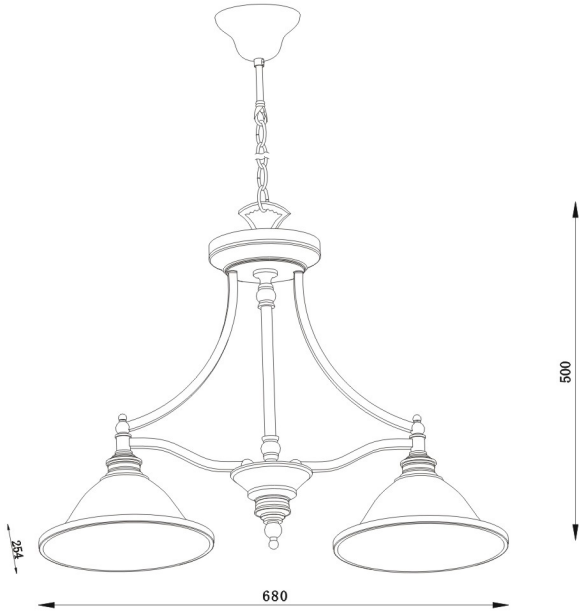

WWW.QAZQA.COM

89800/89801

NOTES:

1. The symbol  indicates that the lamp head must be at least '0.2m' from the lighted surface.
2. The symbol  indicates this luminaire is suitable for use on normally flammable surface.
3. The symbol  indicates the luminaire is only suitable for use indoors.