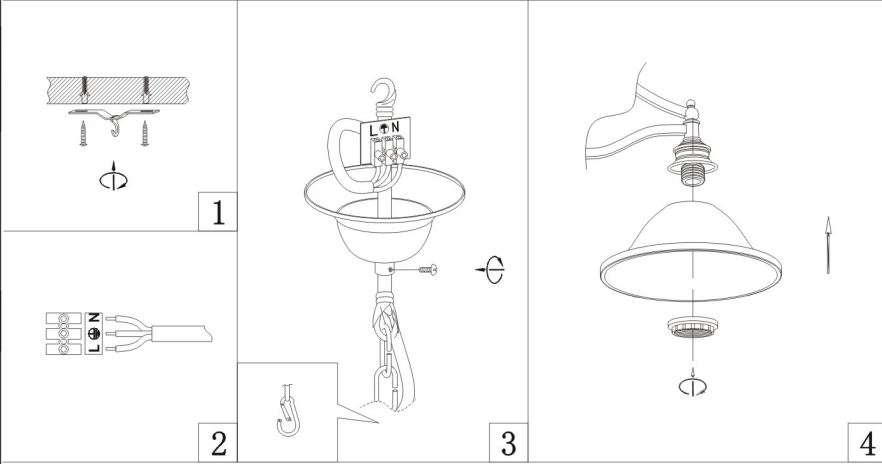

WWW.QAZQA.COM

89800/89801

NOTES:

1. The symbol  indicates that the lamp head must be at least '0.2m' from the lighted surface.
2. The symbol  indicates this luminaire is suitable for use on normally flammable surface.
3. The symbol  indicates the luminaire is only suitable for use indoors.