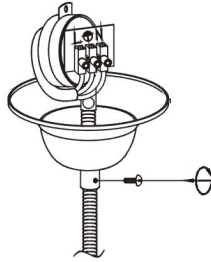

WWW.QAZQA.COM

89798/89799

1

2

3

4

NOTES:

1. The symbol  indicates that the lamp head must be at least '0.2m' from the lighted surface.
2. The symbol  indicates this luminaire is suitable for use on normally flammable surface.
3. The symbol  indicates the luminaire is only suitable for use indoors.