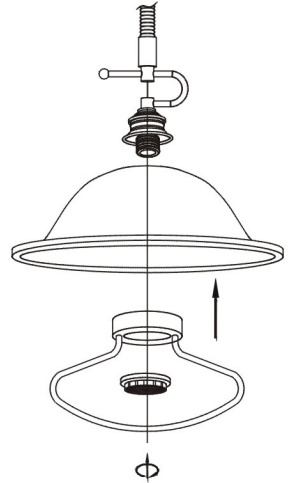

WWW.QAZQA.COM

89798/89799

1

2

3

4

NOTES:

1. The symbol  indicates that the lamp head must be at least '0.2m' from the lighted surface.
2. The symbol  indicates this luminaire is suitable for use on normally flammable surface.
3. The symbol  indicates the luminaire is only suitable for use indoors.