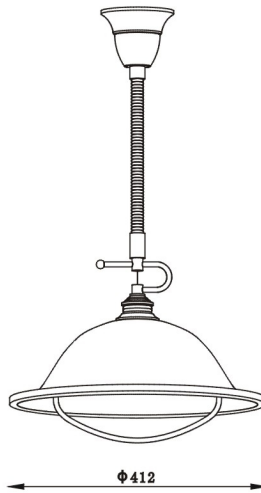

WWW.QAZQA.COM

89798/89799

1

2

3

4

NOTES:

1. The symbol  indicates that the lamp head must be at least '0.2m' from the lighted surface.
2. The symbol  indicates this luminaire is suitable for use on normally flammable surface.
3. The symbol  indicates the luminaire is only suitable for use indoors.