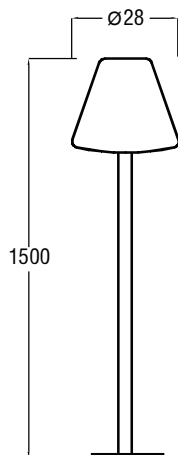

Y: To avoid danger or damage to the external flexible power cable (power supply) for this lamp may only be replaced by the manufacturer, its service representatives or a suitably qualified electrician

89693