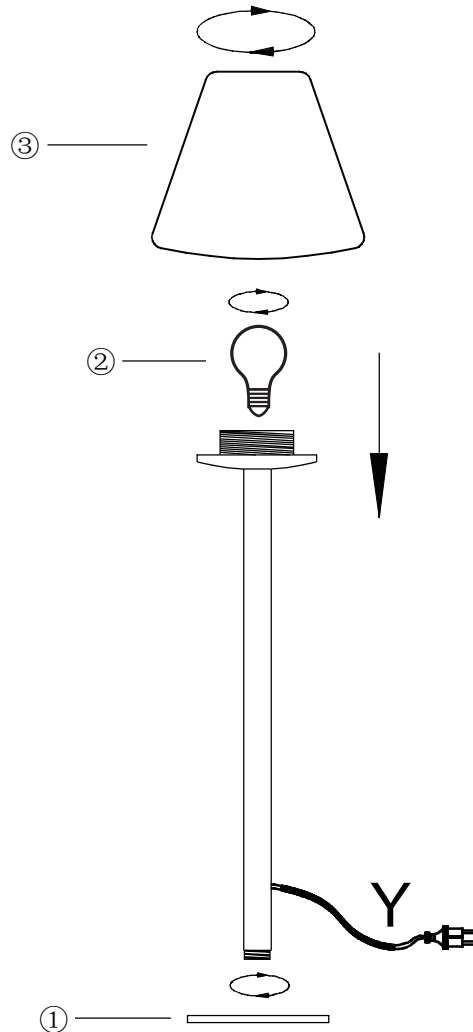

INSTRUCTION MANUAL

Virginia FL Grey Outdoor
89693

Virginia FL Dark Grey Outdoor
91213

Y: To avoid danger or damage to the external flexible power cable (power supply) for this lamp may only be replaced by the manufacturer, its service representatives or a suitably qualified electrician