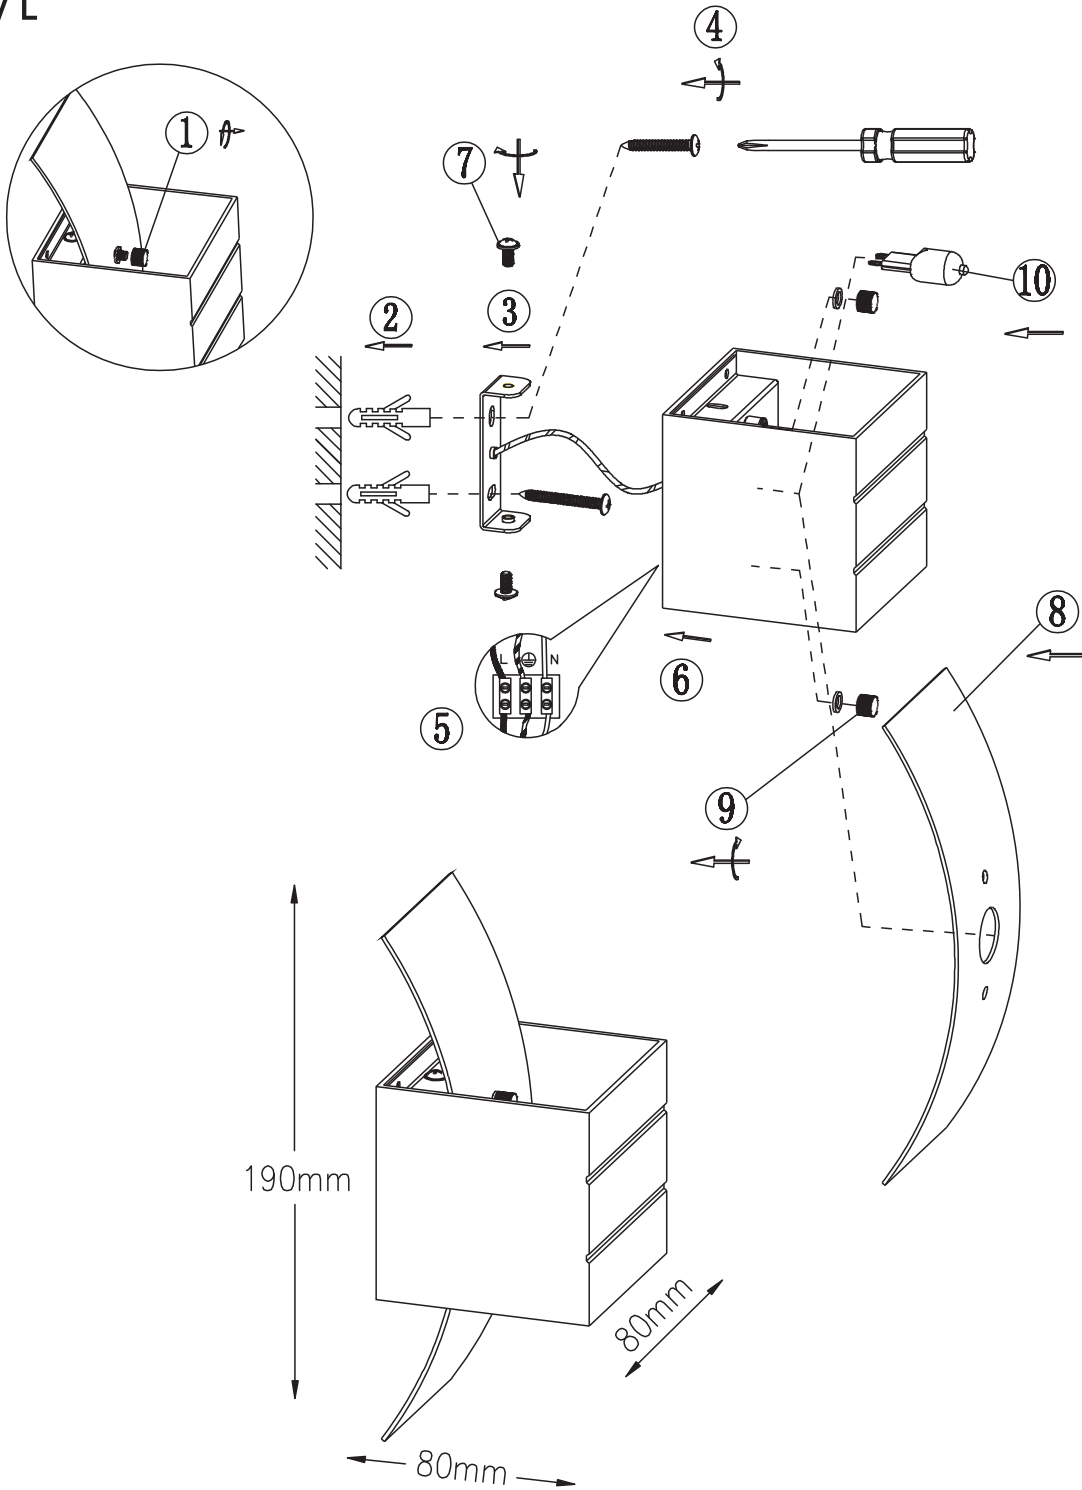

INSTRUCTION MANUAL

Amy WL

---Suitability for use "indoors", the related ambient temperature is 25°C