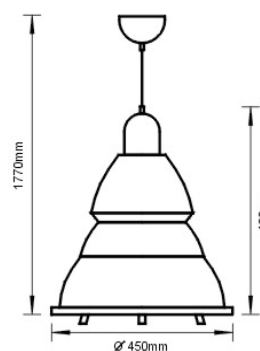

45900/89503/45029/44997

.Please read instructions before commencing installation and retain for future reference.

INSTALLATION INSTRUCTIONS:

1. Fix on the hook;
2. Connect wire to the hook;
3. Connect it to power;
4. Install the cover;
5. Tighten the screws;
6. Assembly the cover;
7. Fix the reflector;
8. Install the lampholder;
9. Install the bulb.
10. Fix the glass.
11. Install spring clip.

Note:

Lamp MAX.75W E27

QAZQA

WWW.QAZQA.COM