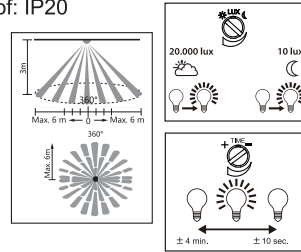

Voltage: 220-240V~50Hz

Output: Max.1000W incandescent or

Max.300W fluorescent

Weatherproof: IP20

QAZQA