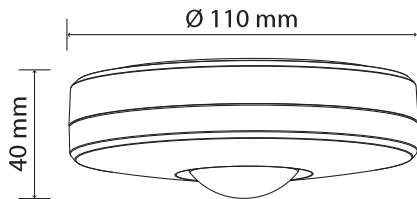

Voltage: 220-240V~50Hz

Output: Max.1000W incandescent or

Max.300W fluorescent

Weatherproof: IP20

QAZQA