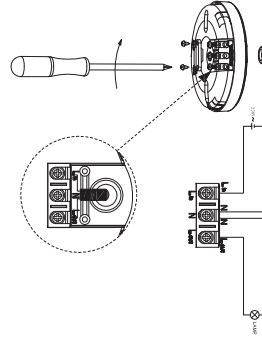

WWW.QAZQA.COM

1

2

3

4

5

6

89432

Voltage: 220-240V~50Hz

Output: Max.1000W incandescent or

Max.300W fluorescent

Weatherproof: IP20

QAZQA