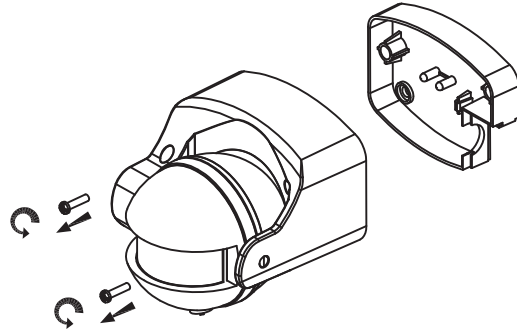

WWW.QAZQA.COM

1

2

3

4

89430

Voltage: 220-240V~50Hz
 Output: Max.1000W incandescent or
 Max.300W fluorescent
 Weatherproof: IP44

QAZQA