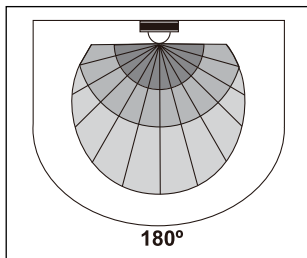

WWW.QAZQA.COM

1

2

3

4

89430

Voltage: 220-240V~50Hz
 Output: Max.1000W incandescent or
 Max.300W fluorescent
 Weatherproof: IP44

QAZQA