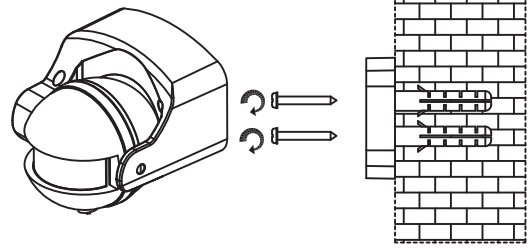

WWW.QAZQA.COM

1

2

3

4

89430

Voltage: 220-240V~50Hz
 Output: Max.1000W incandescent or
 Max.300W fluorescent
 Weatherproof: IP44

QAZQA