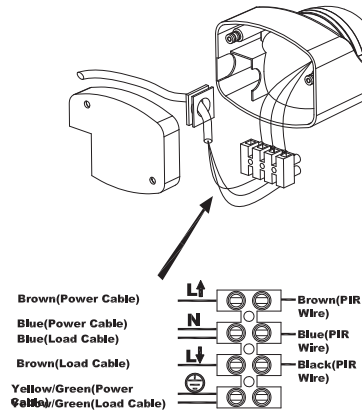

WWW.QAZQA.COM

1

2

3

4

89430

Voltage: 220-240V~50Hz
 Output: Max.1000W incandescent or
 Max.300W fluorescent
 Weatherproof: IP44

QAZQA