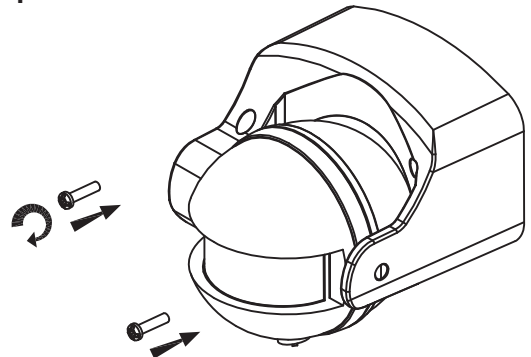

WWW.QAZQA.COM

1

2

3

4

89430

Voltage: 220-240V~50Hz
 Output: Max.1000W incandescent or
 Max.300W fluorescent
 Weatherproof: IP44

QAZQA