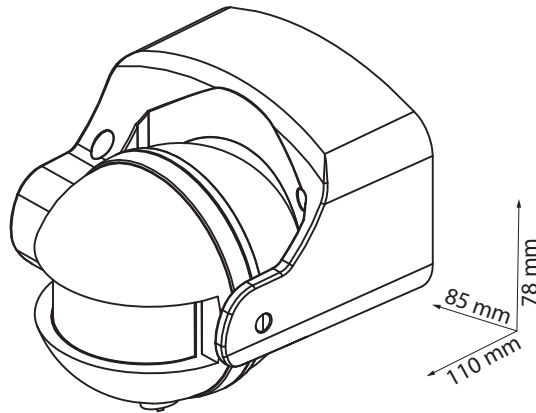

WWW.QAZQA.COM

1

2

3

4

89430

Voltage: 220-240V~50Hz
 Output: Max.1000W incandescent or
 Max.300W fluorescent
 Weatherproof: IP44

QAZQA