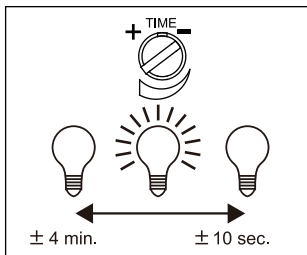

WWW.QAZQA.COM

1

2

3

4

89430

Voltage: 220-240V~50Hz
 Output: Max.1000W incandescent or
 Max.300W fluorescent
 Weatherproof: IP44

QAZQA