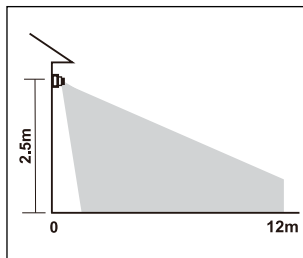

WWW.QAZQA.COM

1

2

3

4

89430

Voltage: 220-240V~50Hz
 Output: Max.1000W incandescent or
 Max.300W fluorescent
 Weatherproof: IP44

QAZQA