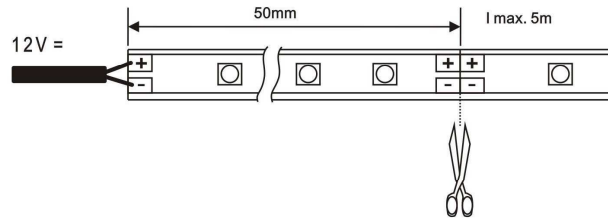

89292/89293/89294/89295

INSTRUCTION

QAZQA

89292/89293/89294/89295

INSTRUCTION

Technology specifications

Operating voltage	DC12V
Lumen per chip	5-6lm/chip
Watt per meter	4.8W/M
Cutting info.	Each 3leds(5cm) can be cut
Matched Driver(Watt)	6W can run max 1.25m strip 18W can run max 3.75m strip 24W can run max 5m strip 36W can run max 7.5m strip 48W can run max 10m strip

Note: After cut the waterproof strip, pls put glue on the end for isolation

QAZQA