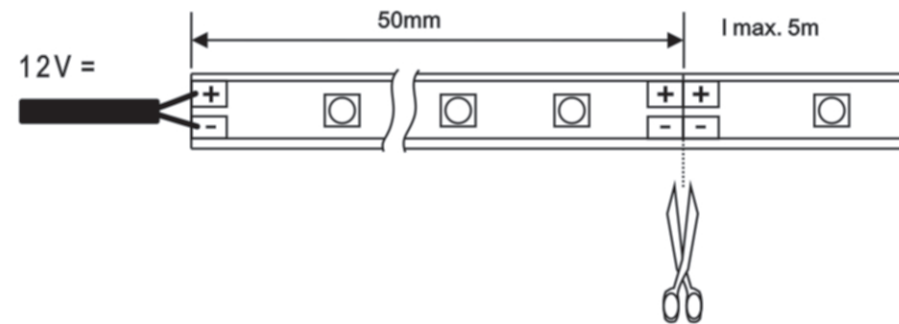

# 89293/89294 INSTRUCTION

## Technology specifications

Operating voltage	DC12V
Lumen per chip	4-5lm/chip
Watt per meter	4.8W/M
Cutting info.	Each 3leds(5cm) can be cut
Matched Driver( Watt)	6W can run max 1.25m strip 18W can run max 3.75m strip 24W can run max 5m strip 36W can run max 7.5m strip 48W can run max 10m strip