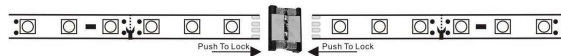

WWW.QAZQA.COM

89292/89293/89294/89295

INSTRUCTION

QAZQA

WWW.QAZQA.COM

89292/89293/89294/89295

INSTRUCTION

Technology specifications

Operating voltage	DC12V
Lumen per chip	5-6lm/chip
Watt per meter	4.8W/M
Cutting info.	Each 3leds(5cm) can be cut
Matched Driver(Watt)	6W can run max 1.25m strip 18W can run max 3.75m strip 24W can run max 5m strip 36W can run max 7.5m strip 48W can run max 10m strip