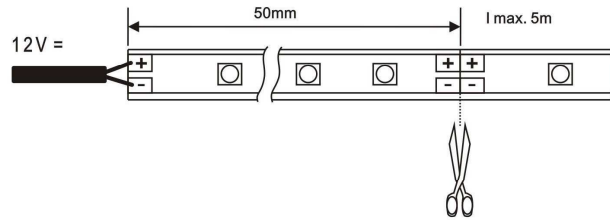

WWW.QAZQA.COM

89292/89293/89294/89295

INSTRUCTION

QAZQA

WWW.QAZQA.COM

89292/89293/89294/89295

INSTRUCTION

Technology specifications

Operating voltage	DC12V
Lumen per chip	5-6lm/chip
Watt per meter	4.8W/M
Cutting info.	Each 3leds(5cm) can be cut
Matched Driver(Watt)	6W can run max 1.25m strip 18W can run max 3.75m strip 24W can run max 5m strip 36W can run max 7.5m strip 48W can run max 10m strip