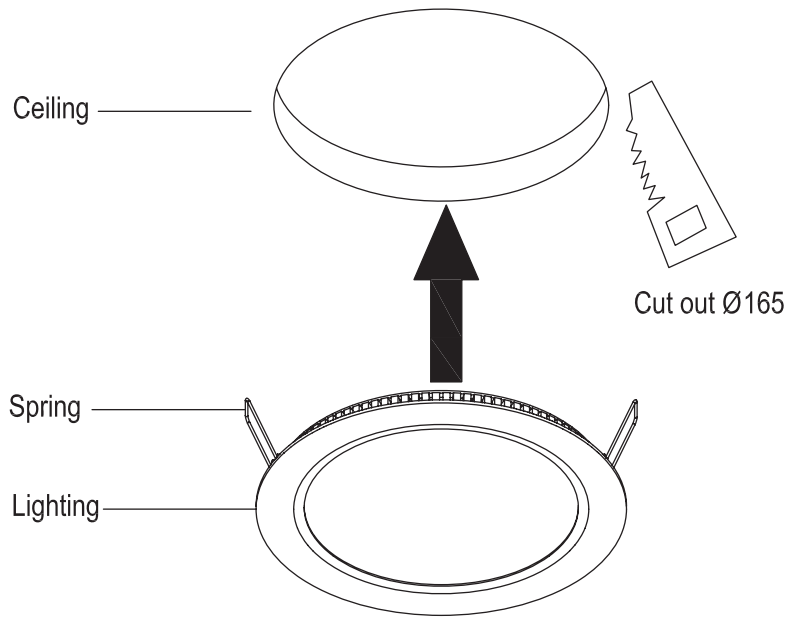

WWW.QAZQA.COM

Important

Please read the following carefully to ensure the satisfactory and safe operation of these lights, which operate at low voltage of 12V from a transformer.

Instructions for use

1. Remove the items from box and locate in desired position.
2. Ensure lead cable is connected between product and transformer.
3. To operate, plug of transformer into mains socket.
4. This is not a toy. Keep away from children and pets.
5. For indoor use.

Light source

Non-replaceable LED's

Transformer

Only use matching trafo

WIRING SCHEMATICS

Dia: 178mm x 10mm

89160

QAZQA