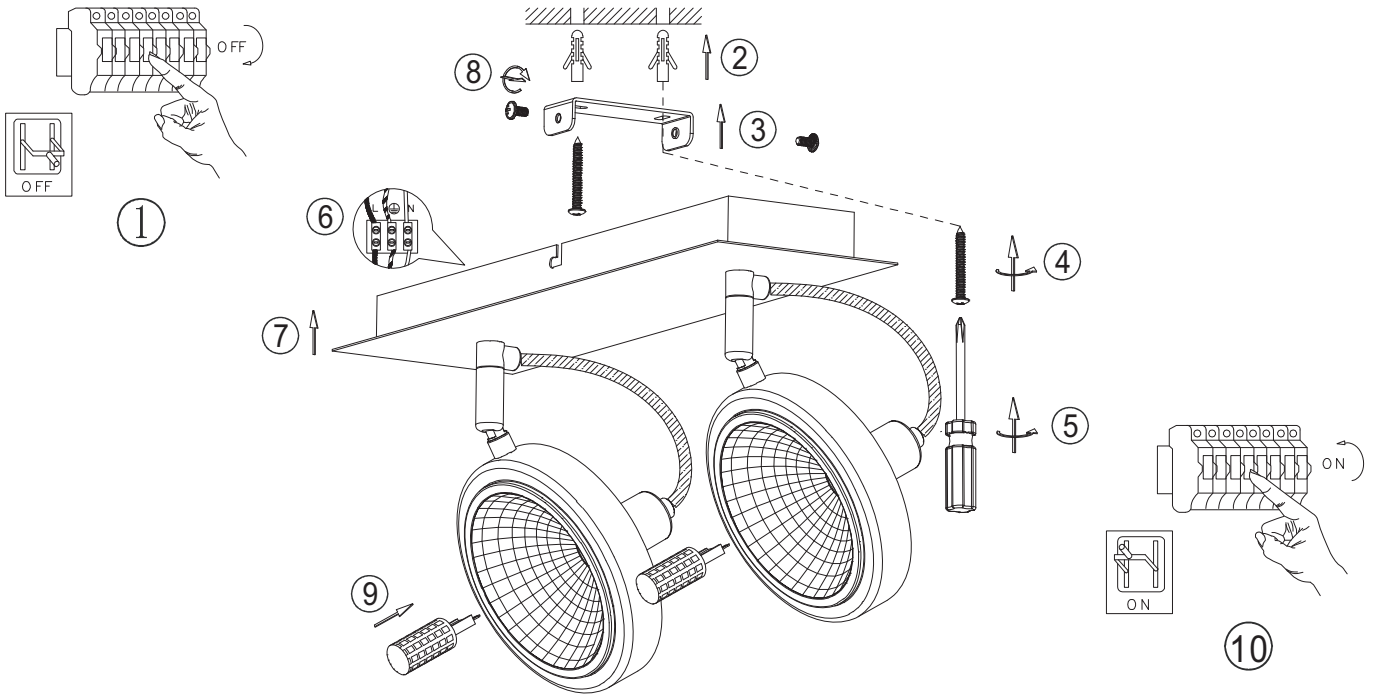

### Warning:

1. the lamp suitability for use "indoors", the related ambient temperature is 25°C .
2. If the external flexible cable or cord of this luminaire is damaged, it shall be exclusively replaced by the manufacturer or his service agent or a similar qualified person in order to avoid a hazard.
3. The lamp shall be installed at a height of 2.5 meters or more.