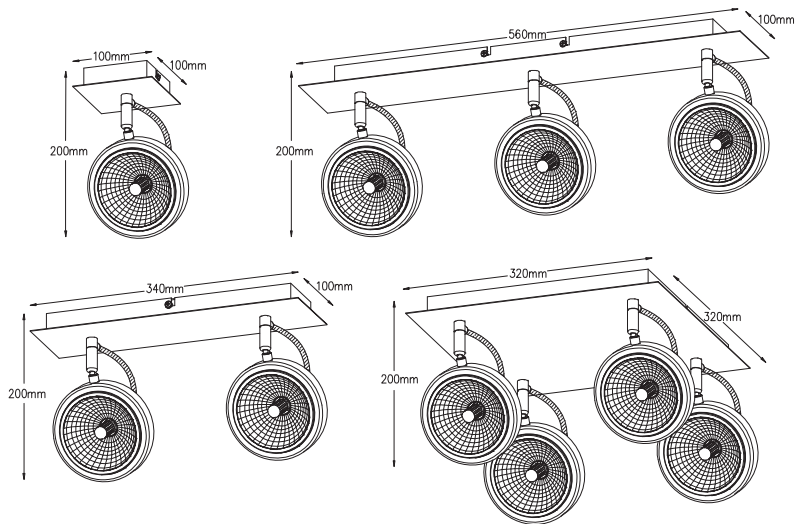

### Warning:

1. the lamp suitability for use "indoors", the related ambient temperature is 25°C .
2. If the external flexible cable or cord of this luminaire is damaged, it shall be exclusively replaced by the manufacturer or his service agent or a similar qualified person in order to avoid a hazard.
3. The lamp shall be installed at a height of 2.5 meters or more.