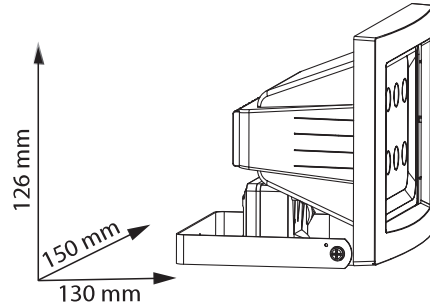

WWW.QAZQA.COM

1 Wall mounting

2

3

1 Spike

**89004**

Voltage: 220-240V~50Hz  
Output: Max.6x1W LED  
Wire: 3x0.75mm Rubber cable,  
1.5m,waterproof plug  
Weatherproof: IP44

**QAZQA**