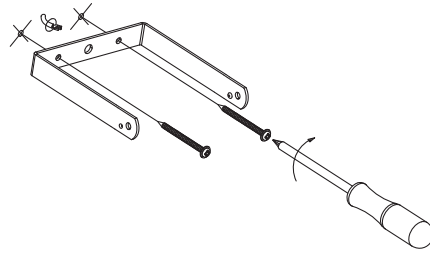

WWW.QAZQA.COM

1 Wall mounting

2

3

1 Spike

**89004**

Voltage: 220-240V~50Hz  
Output: Max.6x1W LED  
Wire: 3x0.75mm Rubber cable,  
1.5m,waterproof plug  
Weatherproof: IP44

**QAZQA**