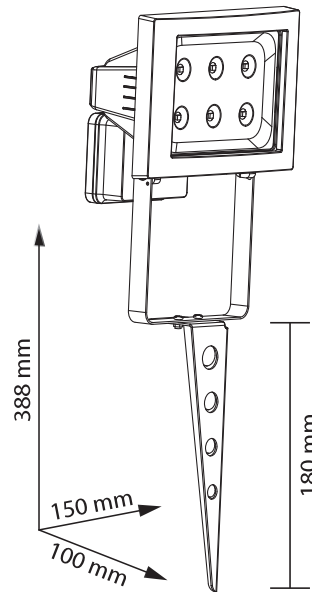

WWW.QAZQA.COM

1 Wall mounting

2

3

1 Spike

**89004**

Voltage: 220-240V~50Hz  
Output: Max.6x1W LED  
Wire: 3x0.75mm Rubber cable,  
1.5m,waterproof plug  
Weatherproof: IP44

**QAZQA**