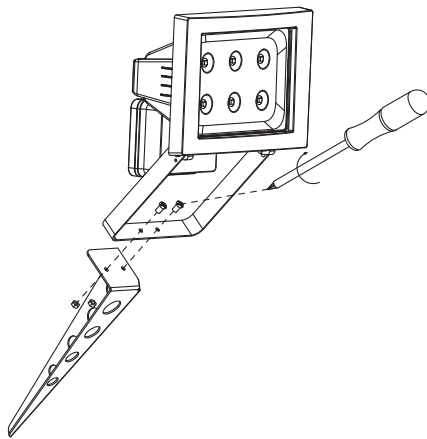

WWW.QAZQA.COM

1 Wall mounting

2

3

1 Spike

**89004**

Voltage: 220-240V~50Hz  
Output: Max.6x1W LED  
Wire: 3x0.75mm Rubber cable,  
1.5m,waterproof plug  
Weatherproof: IP44

**QAZQA**