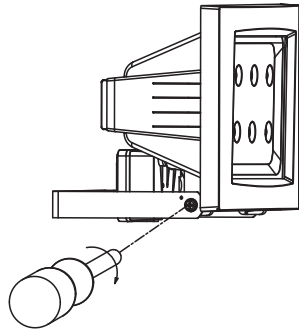

WWW.QAZQA.COM

1 Wall mounting

2

3

1 Spike

**89004**

Voltage: 220-240V~50Hz  
Output: Max.6x1W LED  
Wire: 3x0.75mm Rubber cable,  
1.5m,waterproof plug  
Weatherproof: IP44

**QAZQA**