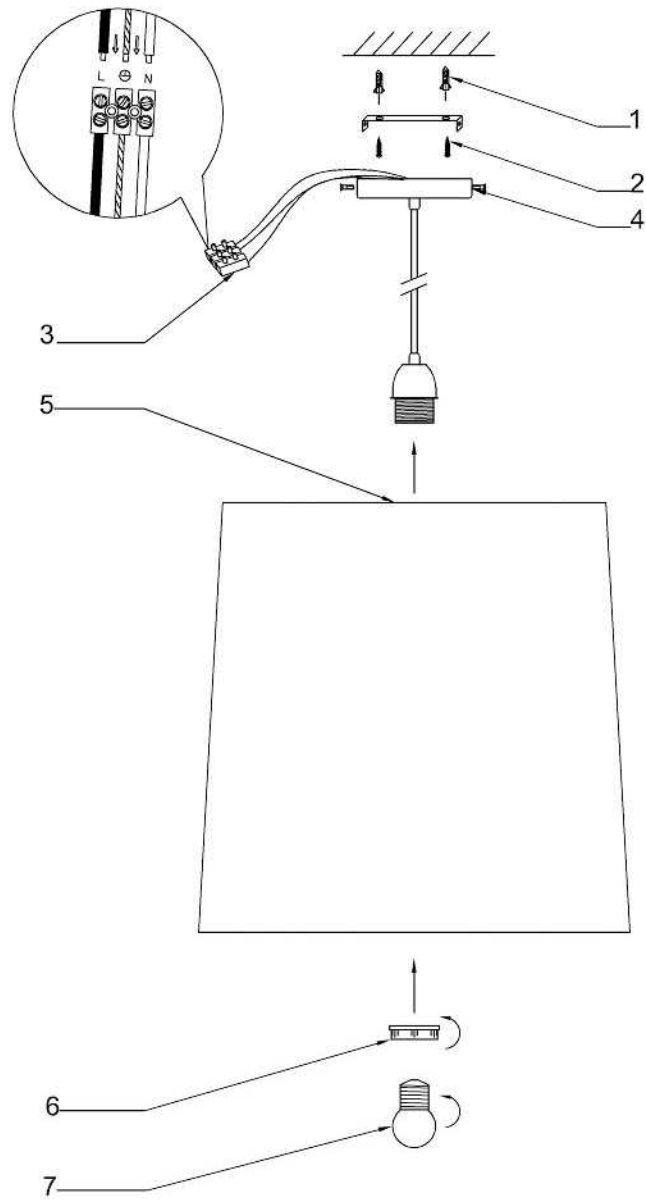

WWW.QAZQA.COM

PHOTO HL 45 FOREST

88991

CLEANING INSTRUCTION

1. Do not clean the lamp with watery washcloth always use dry cotton fabric for cleaning.
2. Always shut off the power when cleaning the lamp.

CAUTION

1. Keep it away from where the children can touch it in case being scalded.
2. Always shut off the power when installing or repairing.

NOTE

Make sure the lamp has been installed according to the specification before inputting the power.