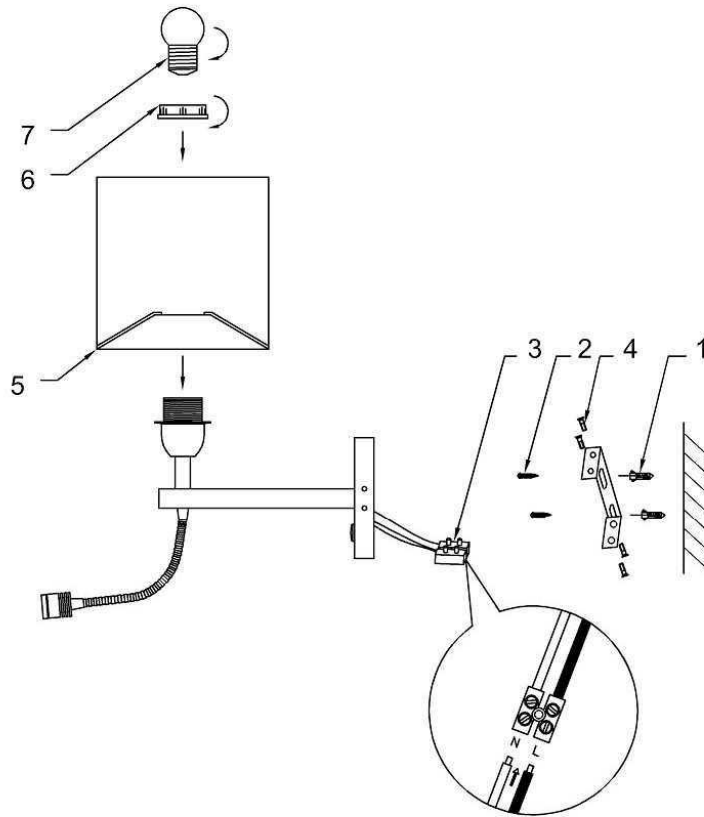

WWW.QAZQA.COM

BRESCIA WL CHROME Off-White / Black

45527 / 88947

CLEANING INSTRUCTION

1. Do not clean the lamp with watery washcloth always use dry cotton fabric for cleaning.
2. Always shut off the power when cleaning the lamp.

CAUTION

1. Keep it away from where the children can touch it in case being scalded.
2. Always shut off the power when installing or repairing.

NOTE

Make sure the lamp has been installed according to the specification before inputting the power.