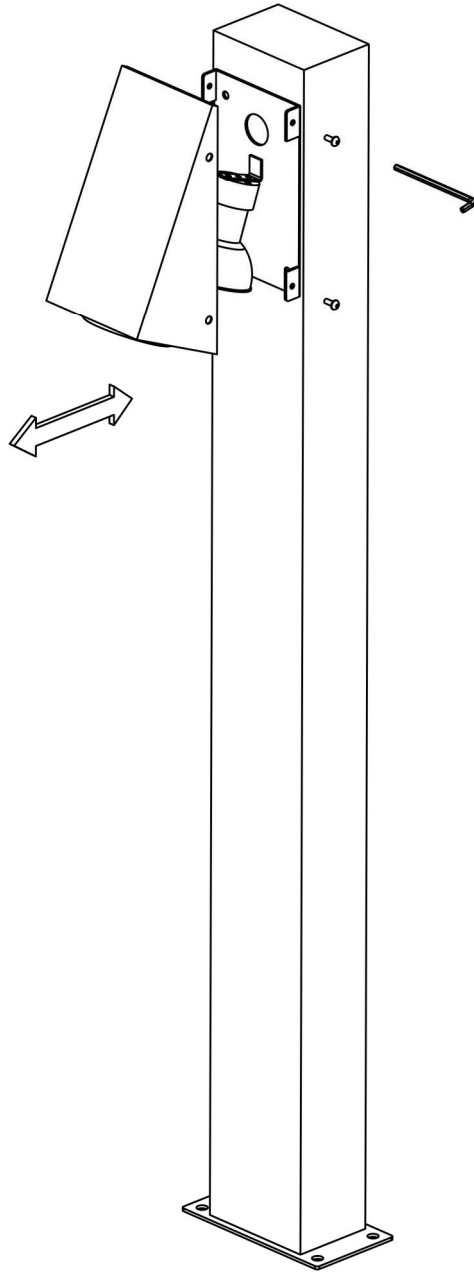

WWW.QAZQA.COM

Assembling Instruction for High Voltage Pole light

Important Information for your safety

MODEL: 88943
Teak-stainless steel

*Input: AC220-240V 50~60Hz
GU10 Max 50W

*IP Rating: IP44

CE ROHS

CLASS I PRODUCT DESIGNED
WITH ground CONNECTION

installation drawing:

QAZQA