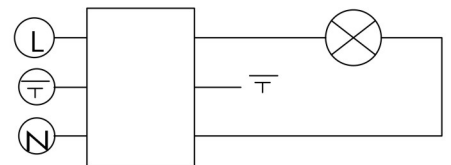

MODEL: 88943
Teak-stainless steel

*Input: AC220-240V 50~60Hz
GU10 Max 50W

*IP Rating: IP44

CE ROHS

CLASS I PRODUCT DESIGNED
WITH ground CONNECTION

installation drawing: