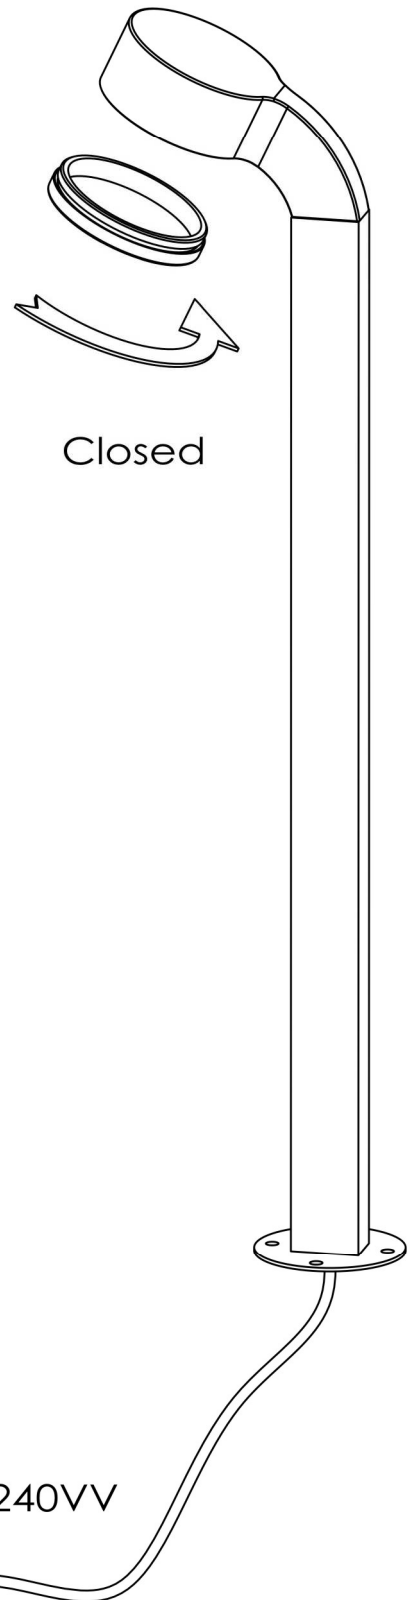

WWW.QAZQA.COM

Assembling Instruction for High Voltage Bollard light Important Information for your safety

Snake P Stainless

Item No.: **88939**

Lampholder: GX53

Lamp: Gx53 E.S.L

Volt: 220V--240V

Watt: 9W (11W Max)